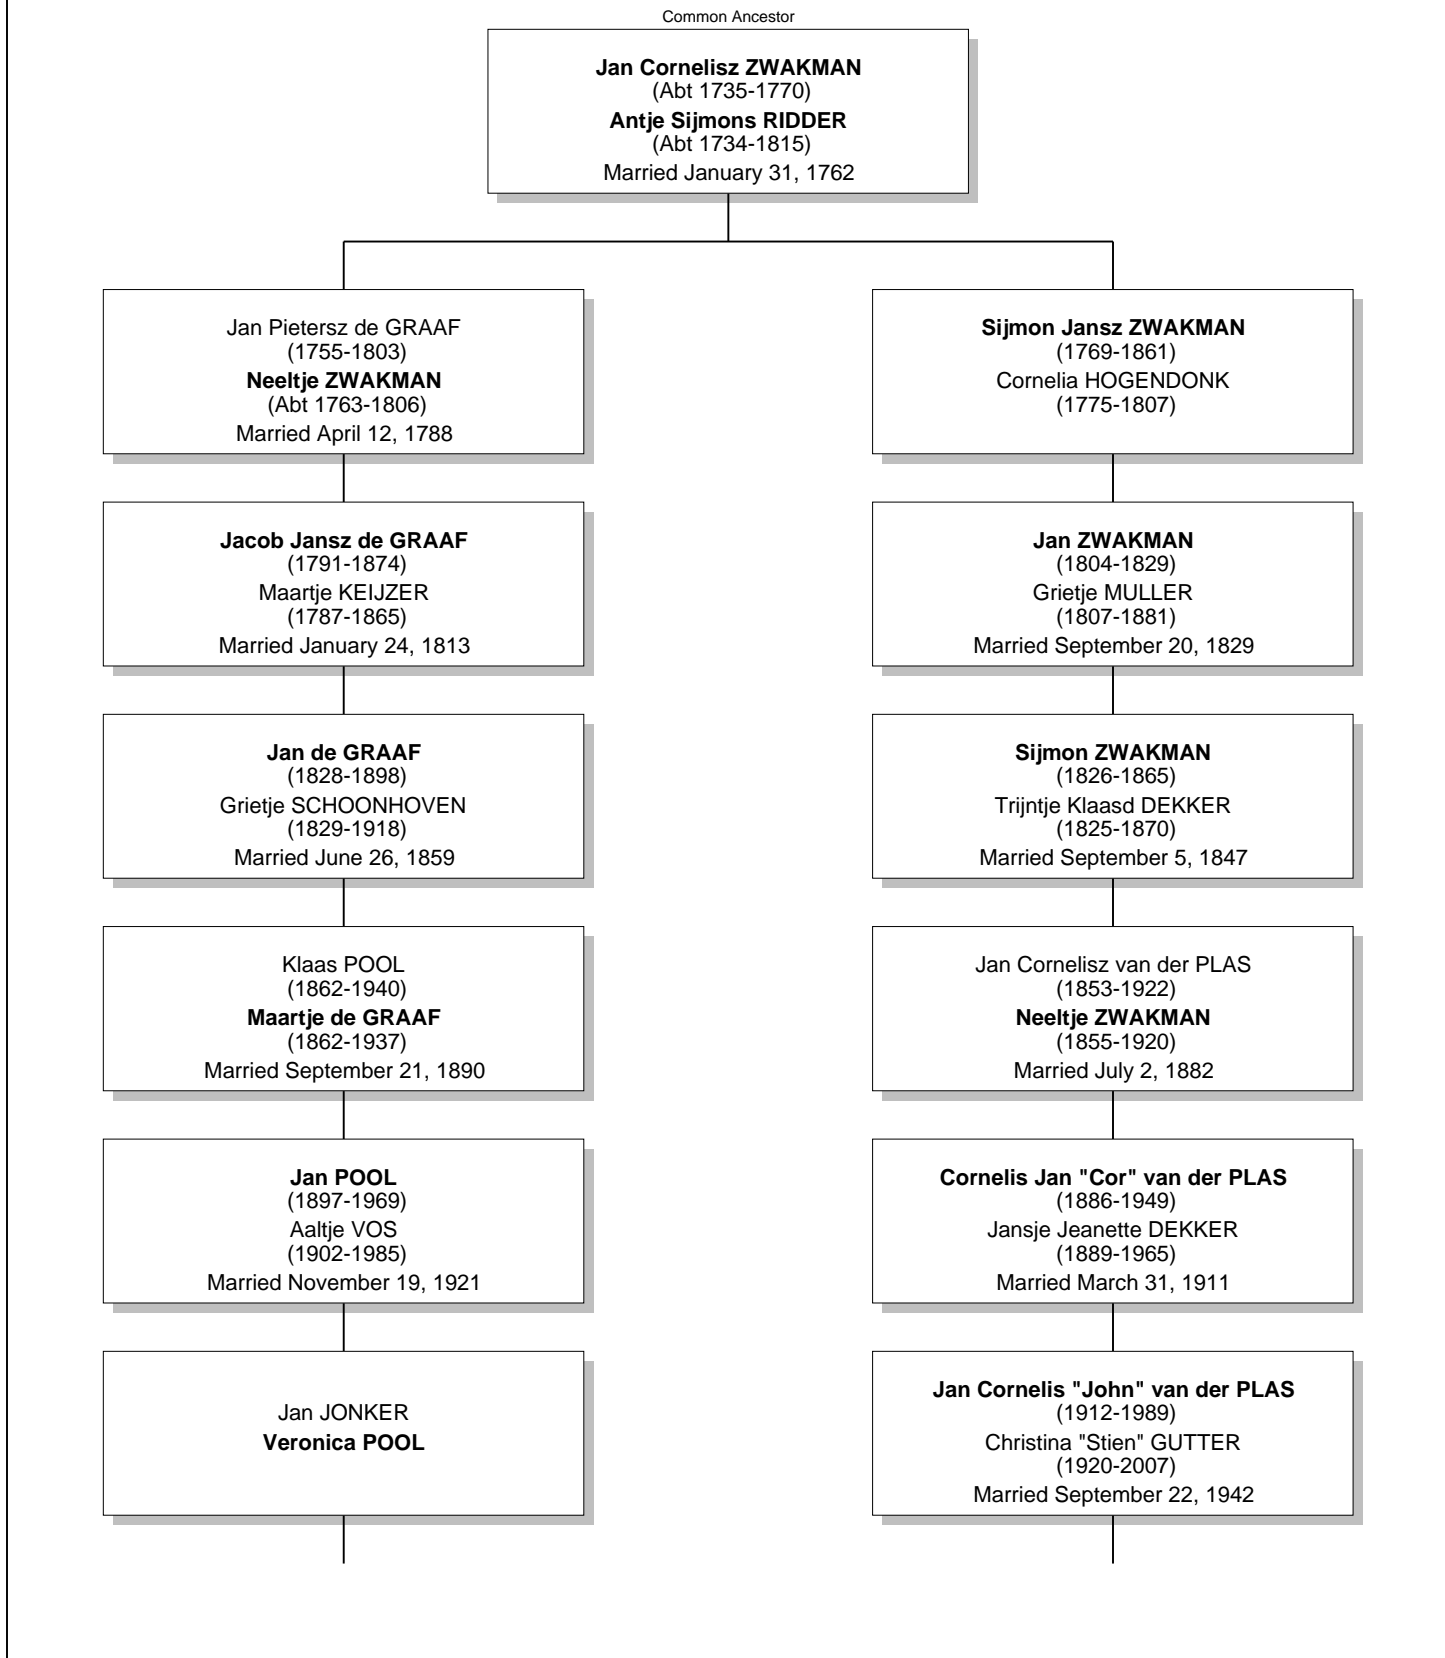

Relationship Chart

Cornelis Jan "Case" VANDERPLAS is the 6th cousin once removed of Gerard VIERBERGEN ... DNA

Relationship Chart