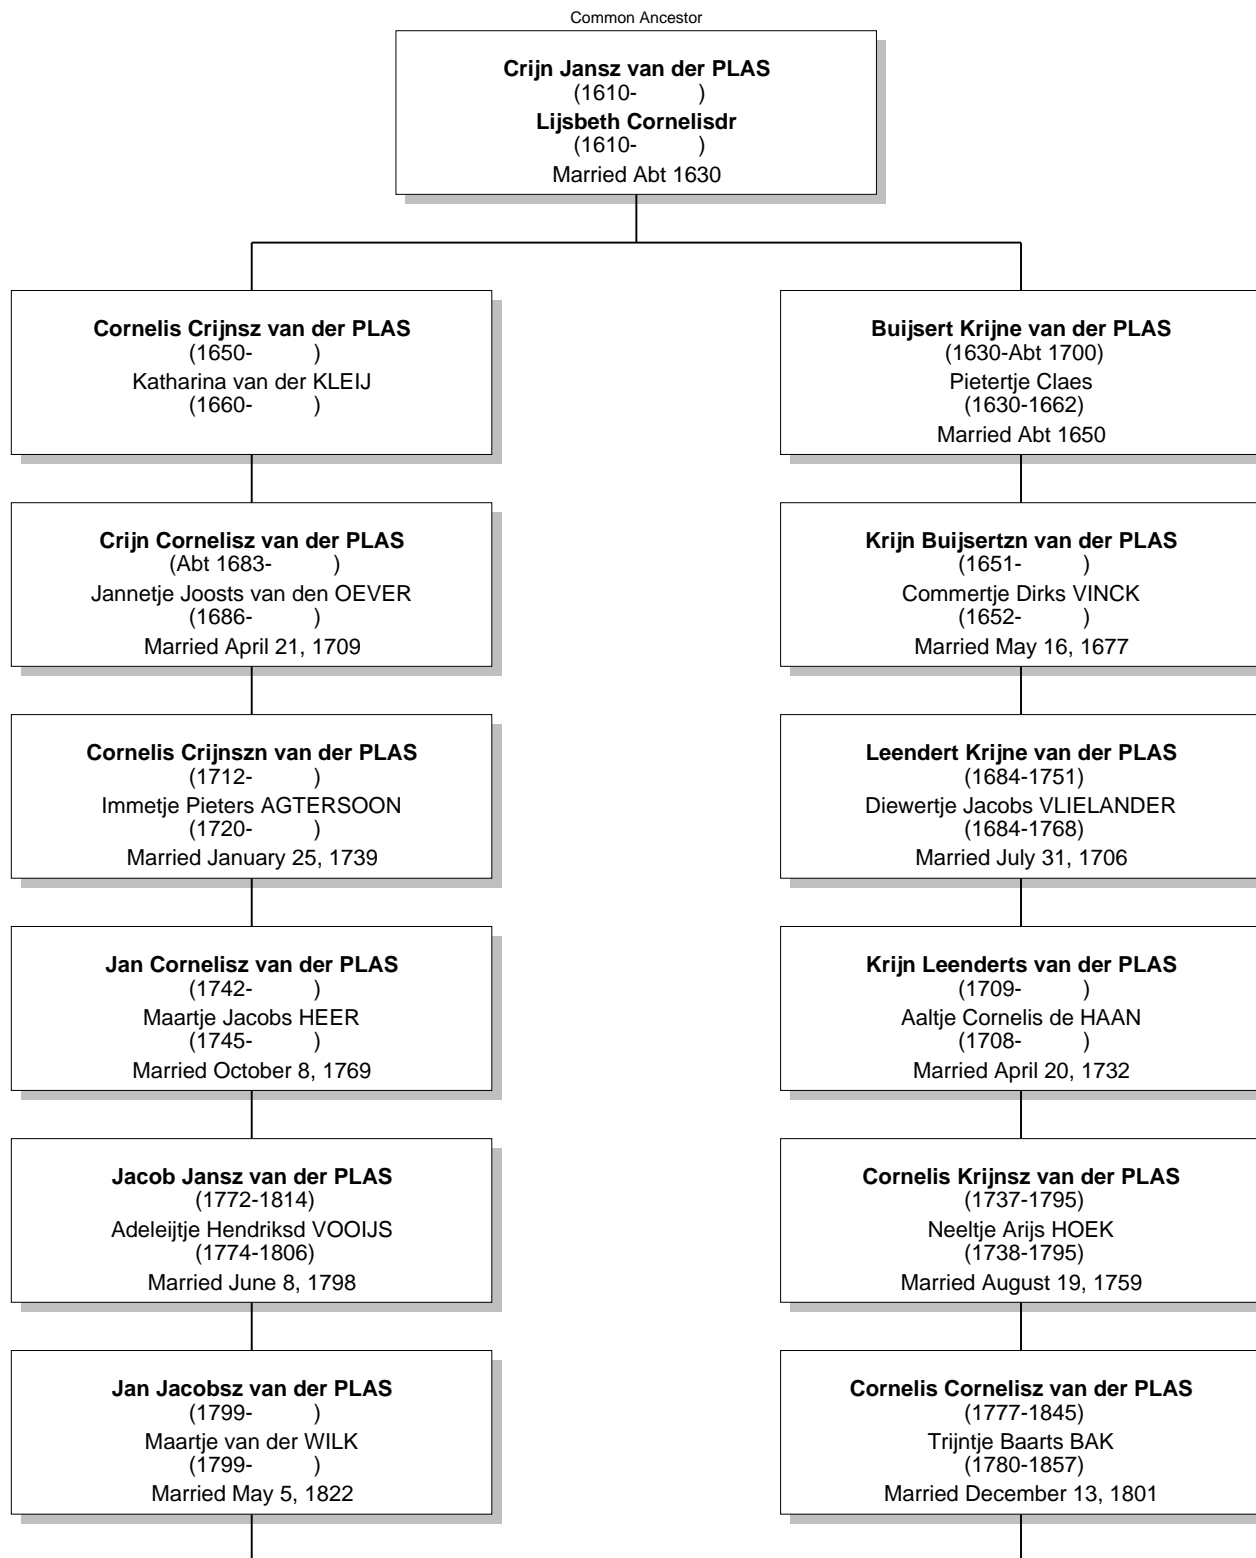

Relationship Chart

Cornelis Jan "Case" VANDERPLAS is the 10th cousin once removed of Paul van der PLAS ... DNA

Relationship Chart