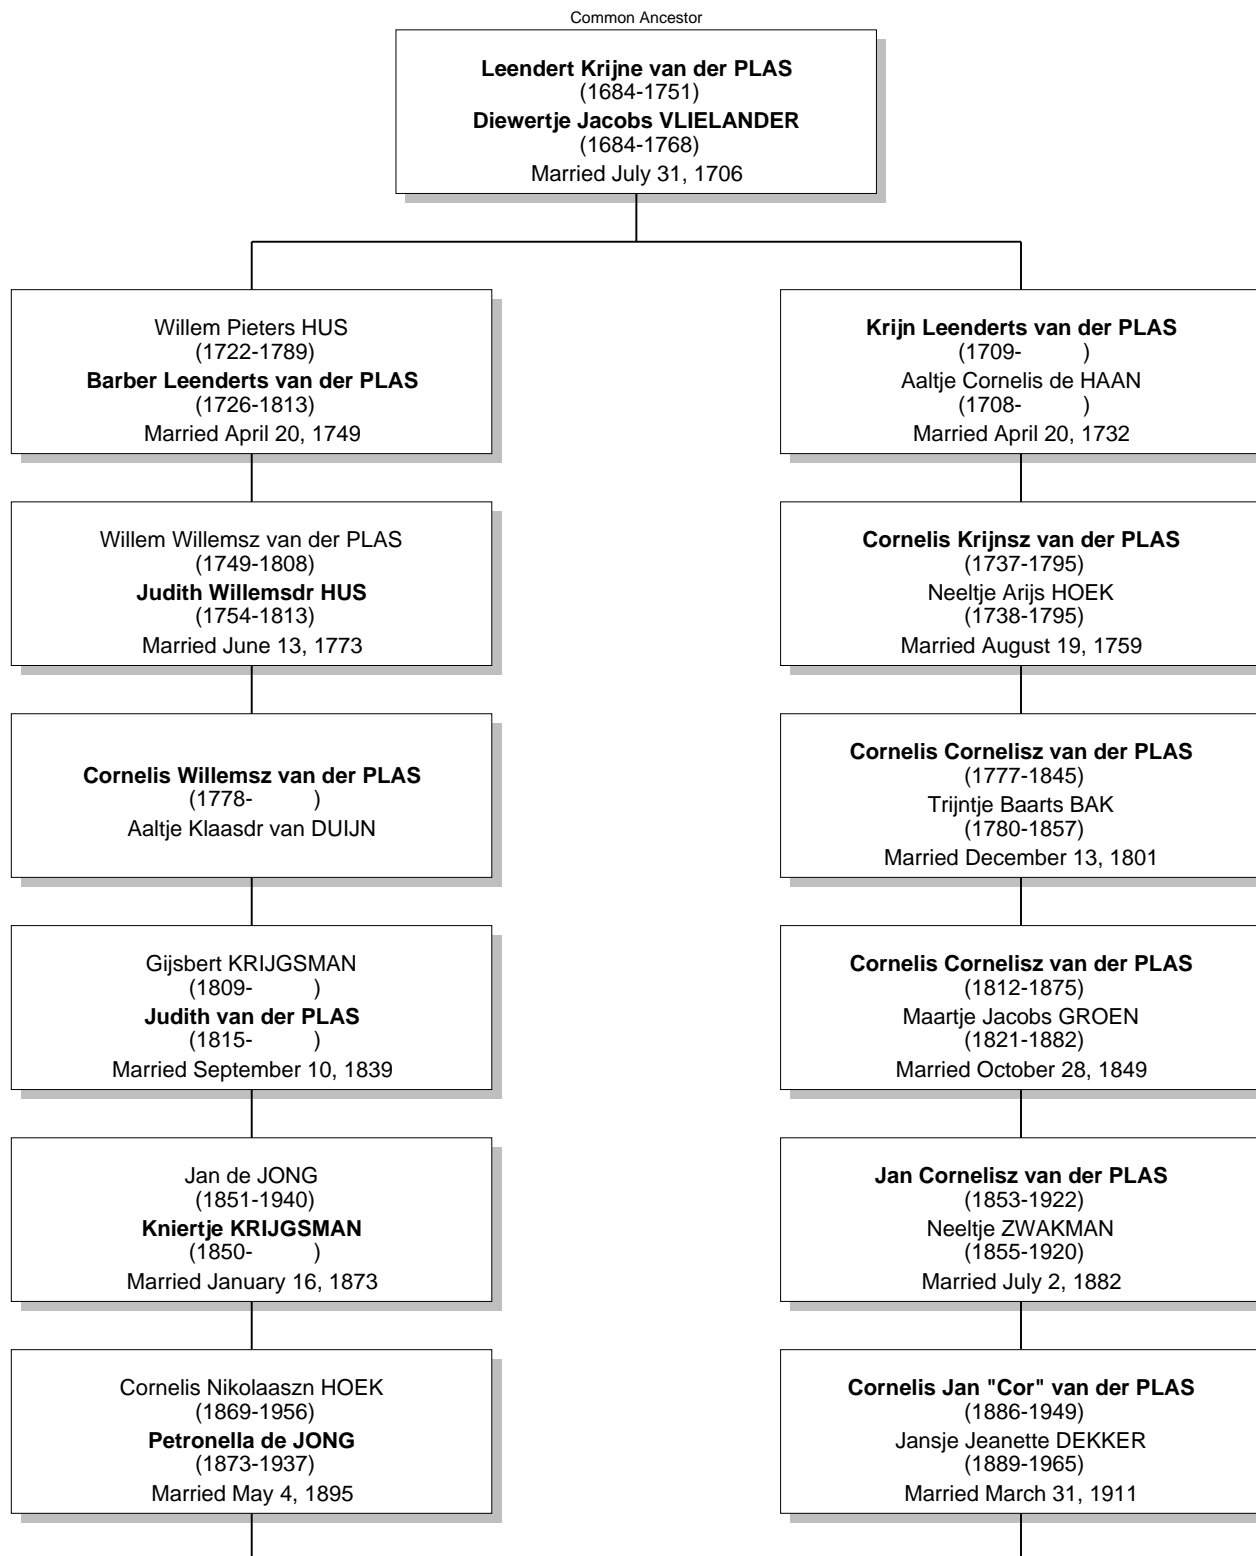

Relationship Chart

Cornelis Jan "Case" VANDERPLAS is the 7th cousin once removed of Anneke van der BENT ...
DNA

Relationship Chart