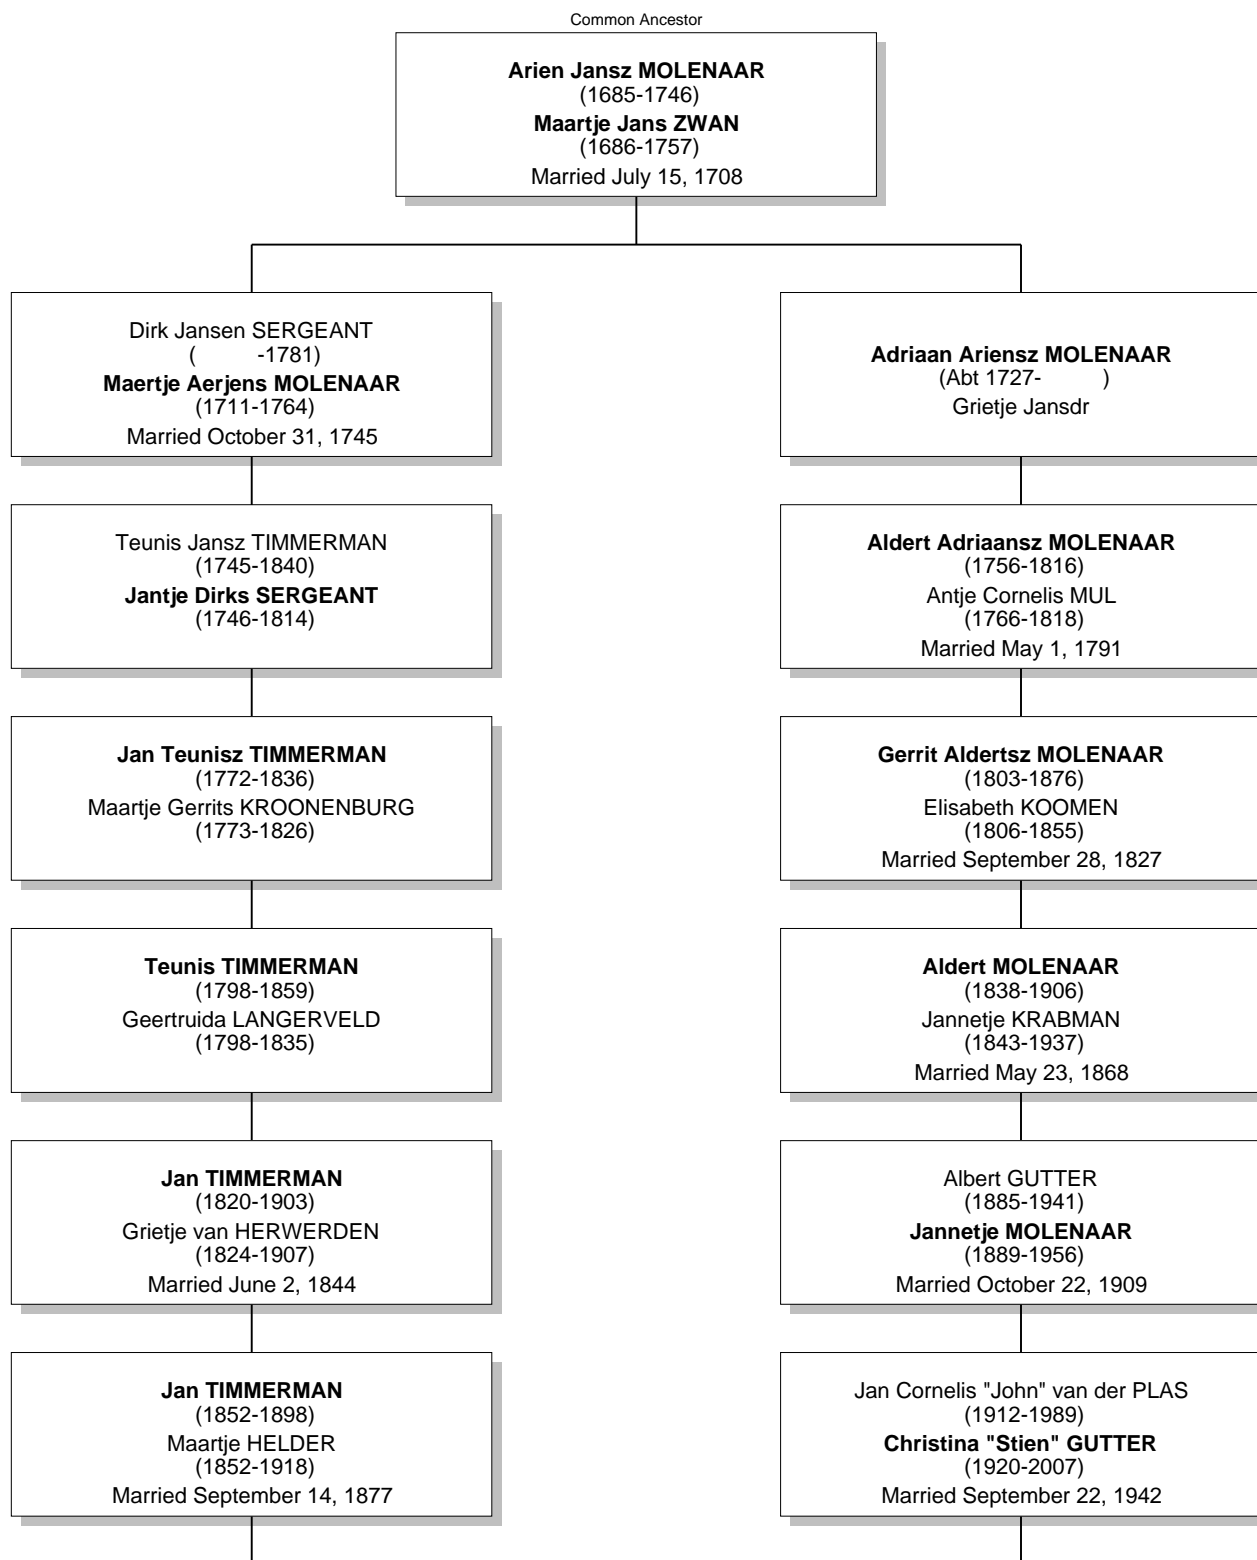

Relationship Chart

Cornelis Jan "Case" VANDERPLAS is the 6th cousin 3 times removed of Irene TIMMERMAN ... DNA

Relationship Chart