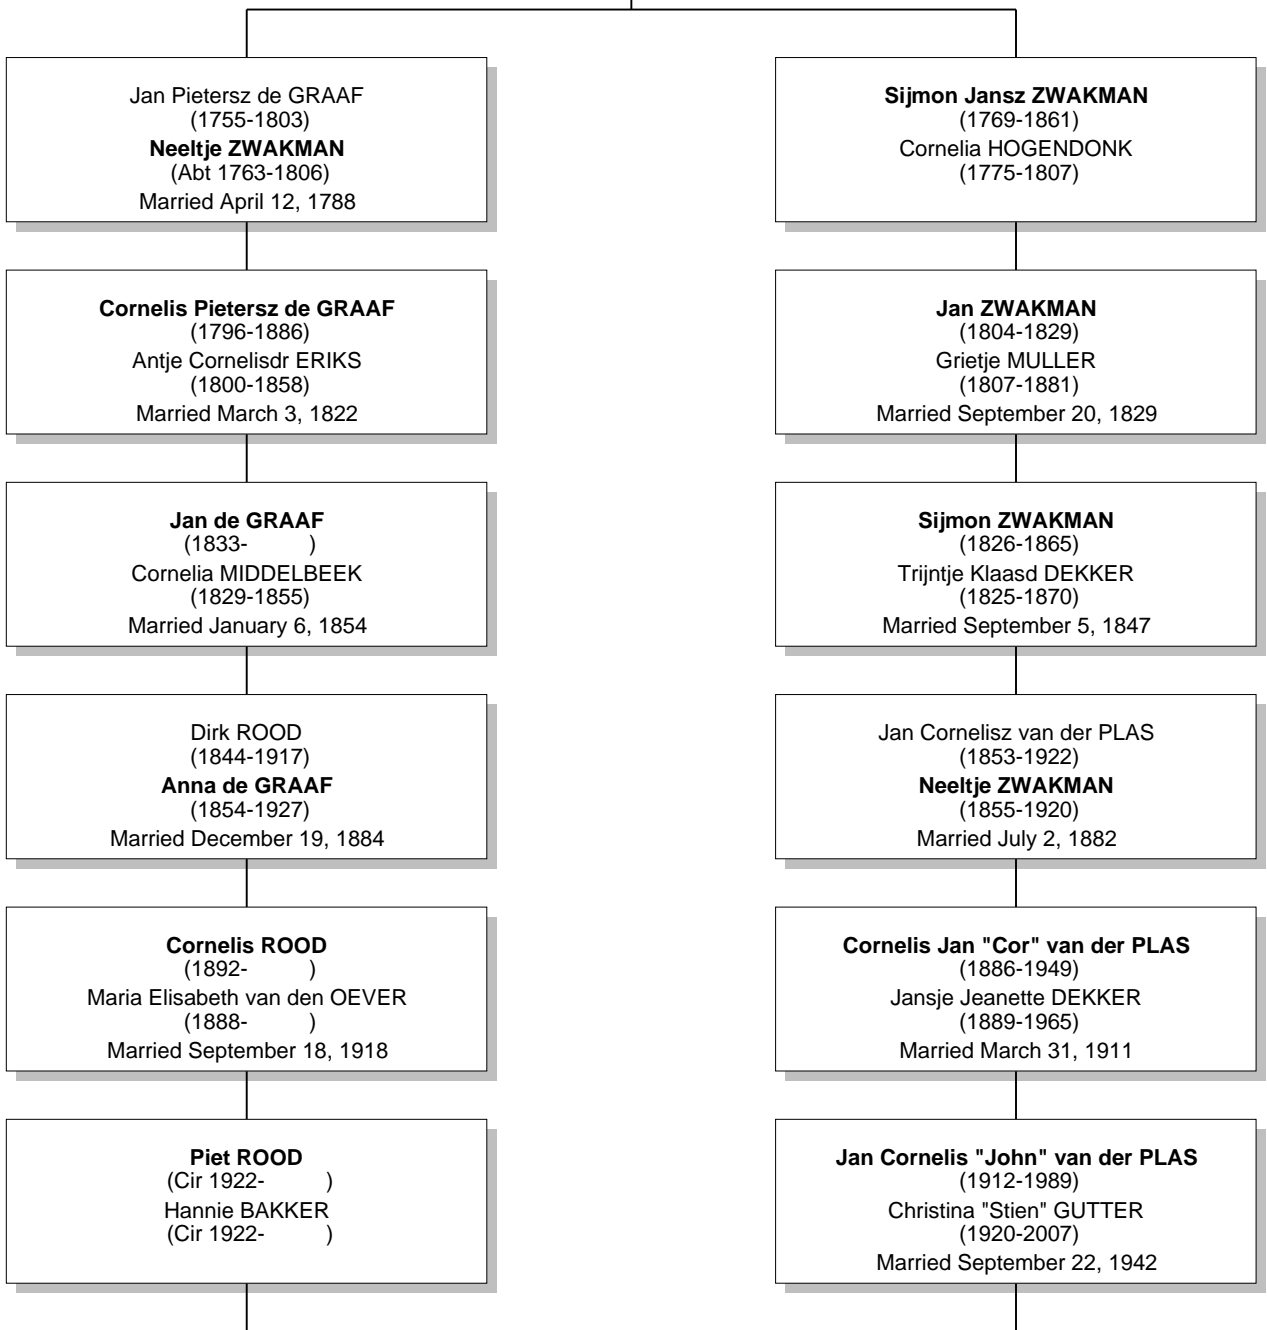

Relationship Chart

Cornelis Jan "Case" VANDERPLAS is the 6th cousin of Sygabertha ROOD ... DNA

Common Ancestor

Jan Cornelisz ZWAKMAN
(Abt 1735-1770)
Antje Sijmons RIDDER
(Abt 1734-1815)
Married January 31, 1762

Relationship Chart

Sygabertha ROOD ... DNA
(Cir 1945-)

Cornelis Jan "Case" VANDERPLAS
(1943-)