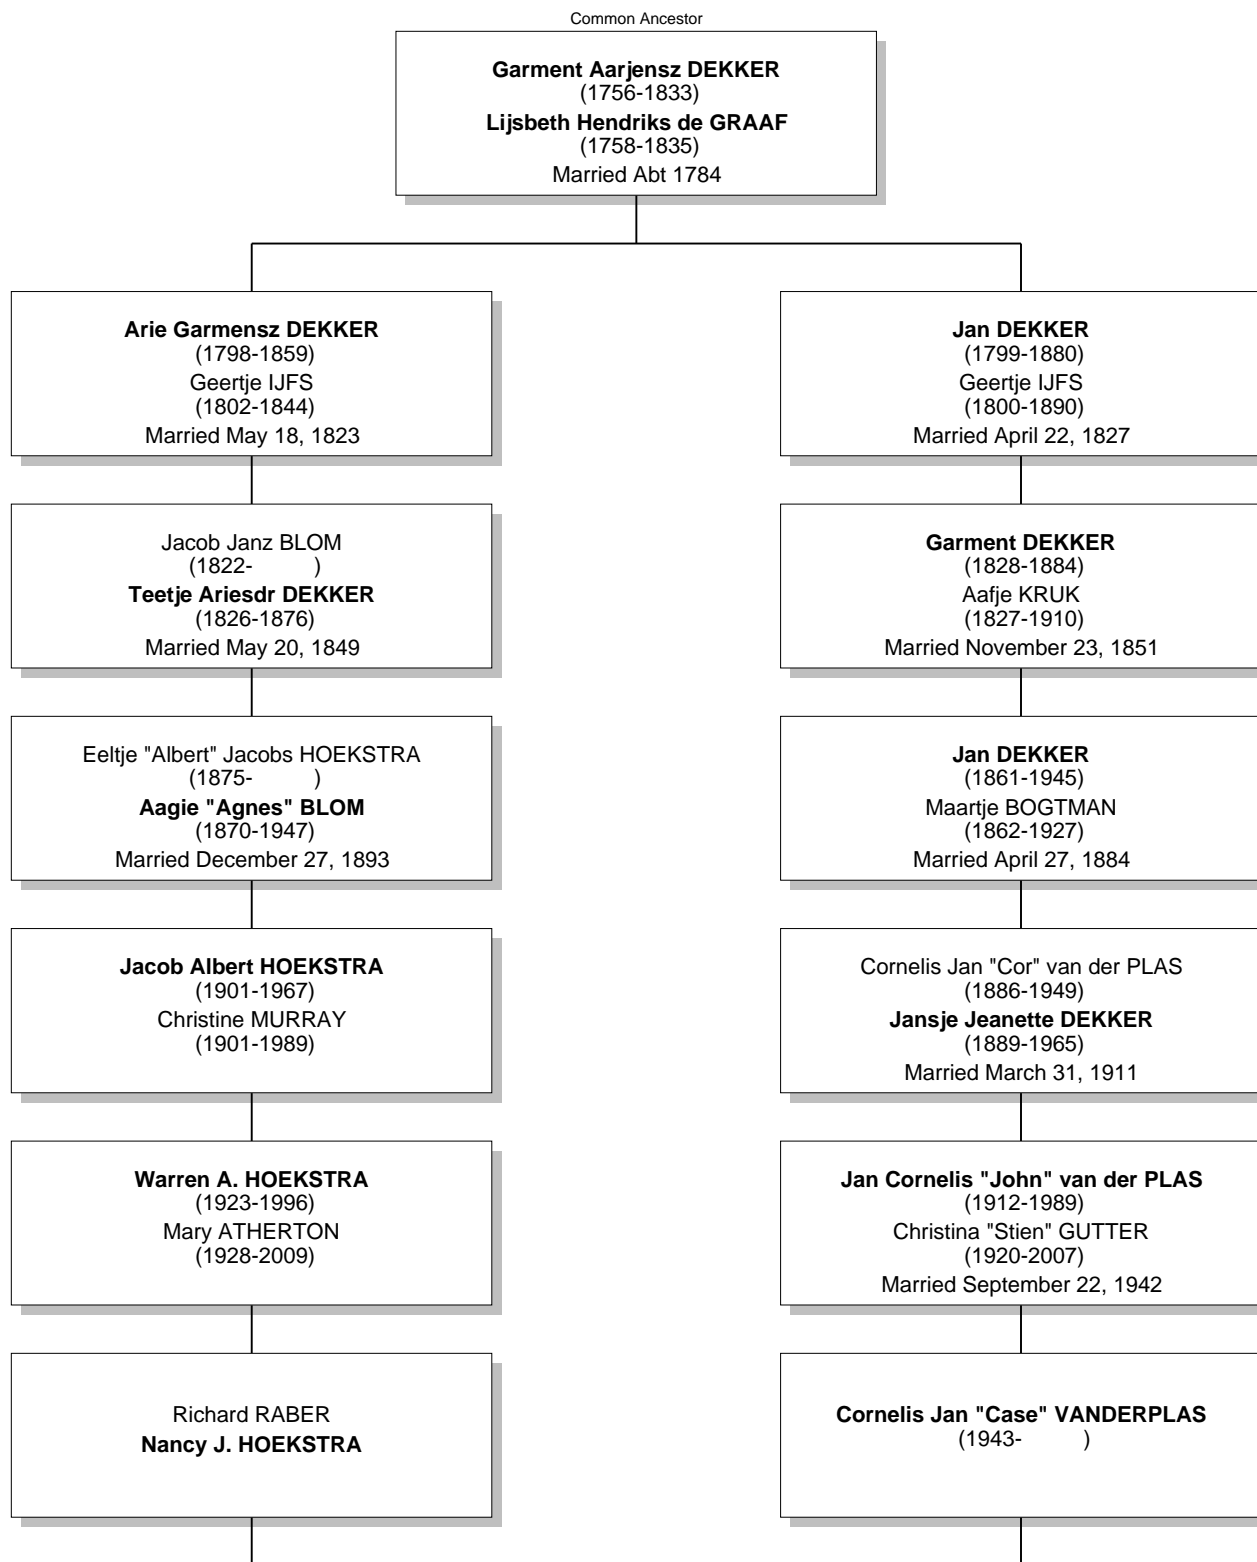

# Relationship Chart

Cornelis Jan "Case" VANDERPLAS is the 5th cousin once removed of Leah RABER ... DNA

# Relationship Chart