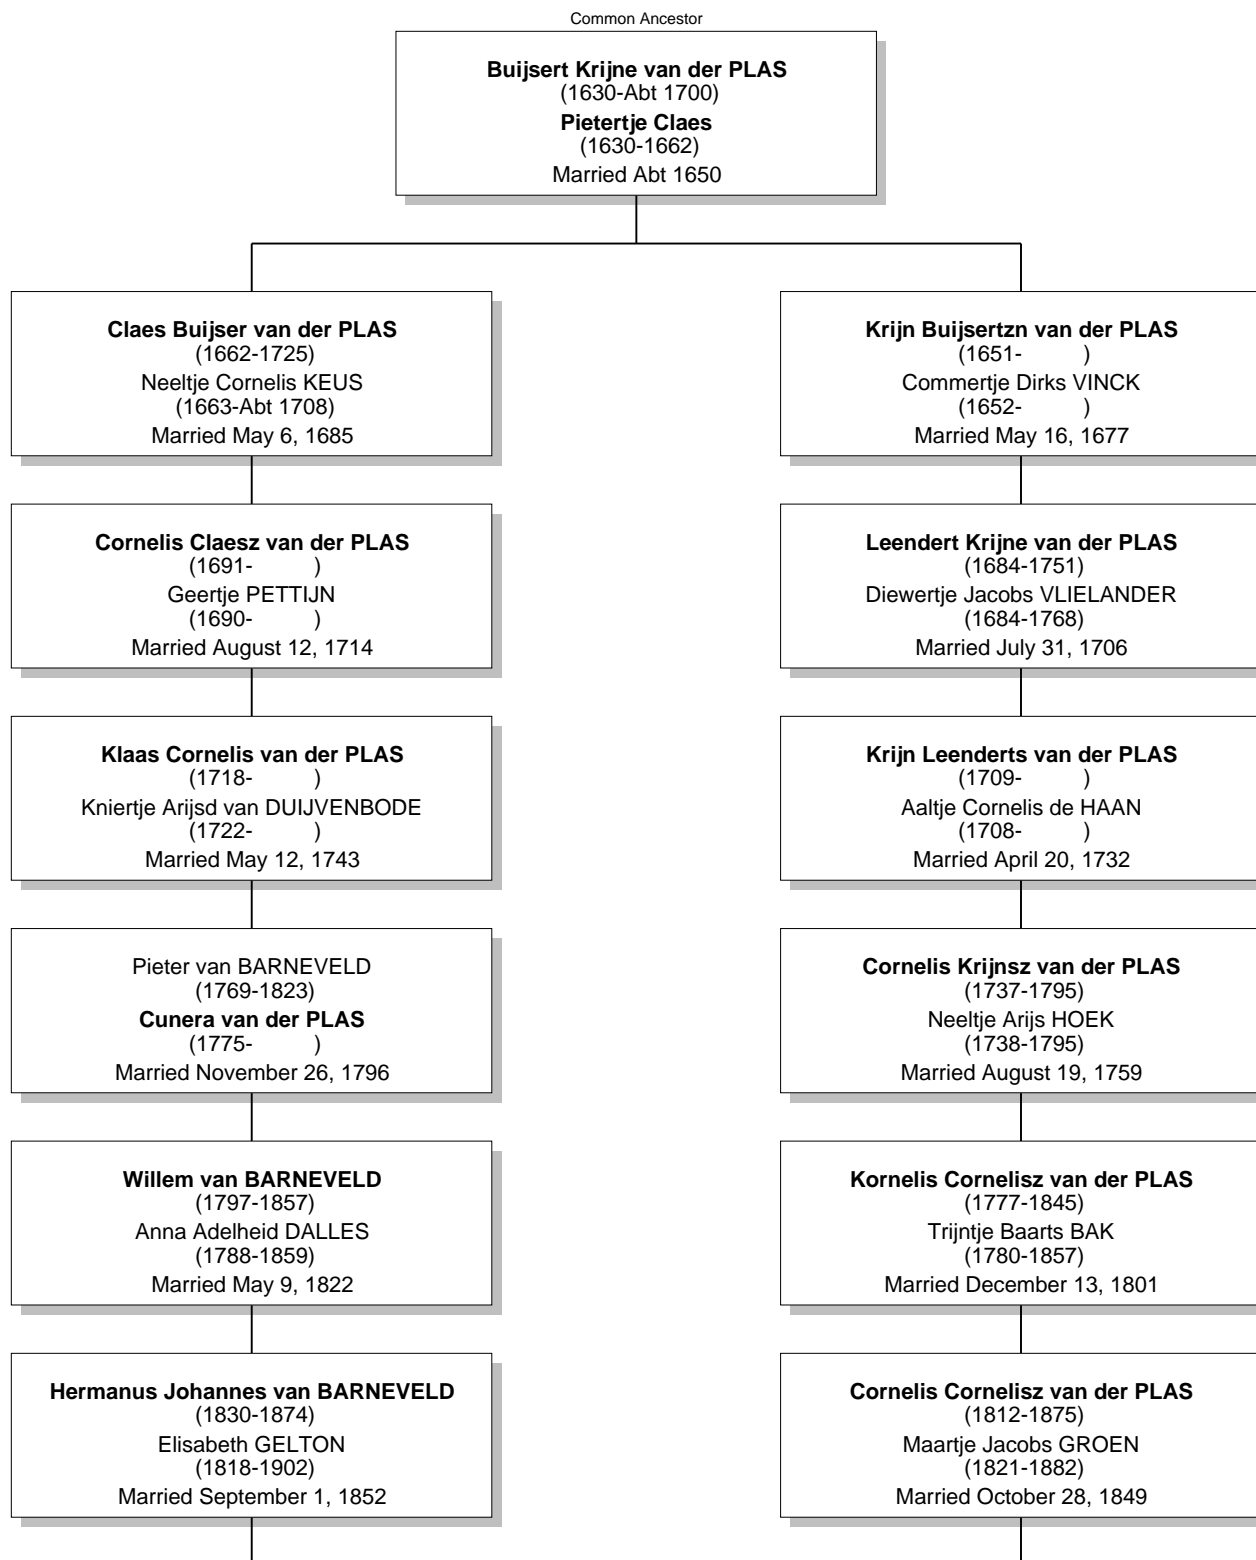

Relationship Chart

Cornelis Jan "Case" VANDERPLAS is the 9th cousin of Ronaldus Petrus Maria POSTMA ... DNA

Relationship Chart