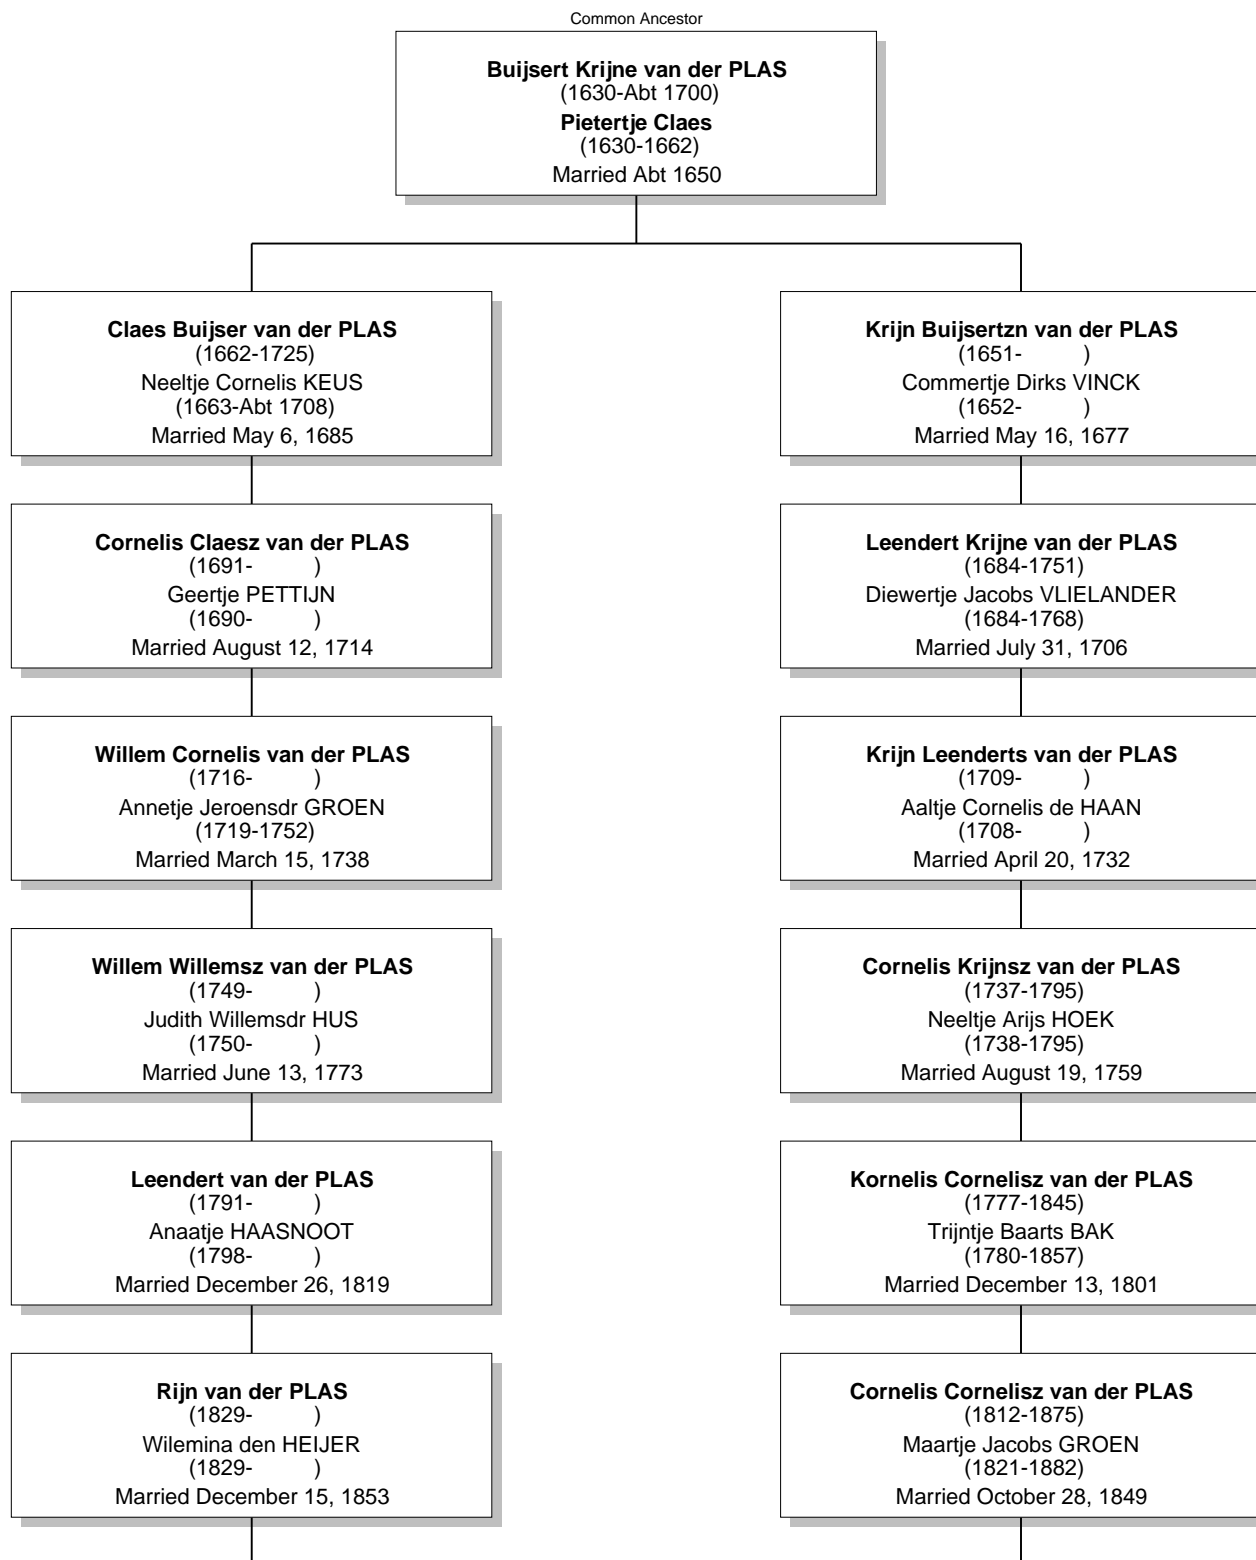

Relationship Chart

Cornelis Jan "Case" VANDERPLAS is the 9th cousin once removed of Simone KERSHOF ... DNA

Relationship Chart