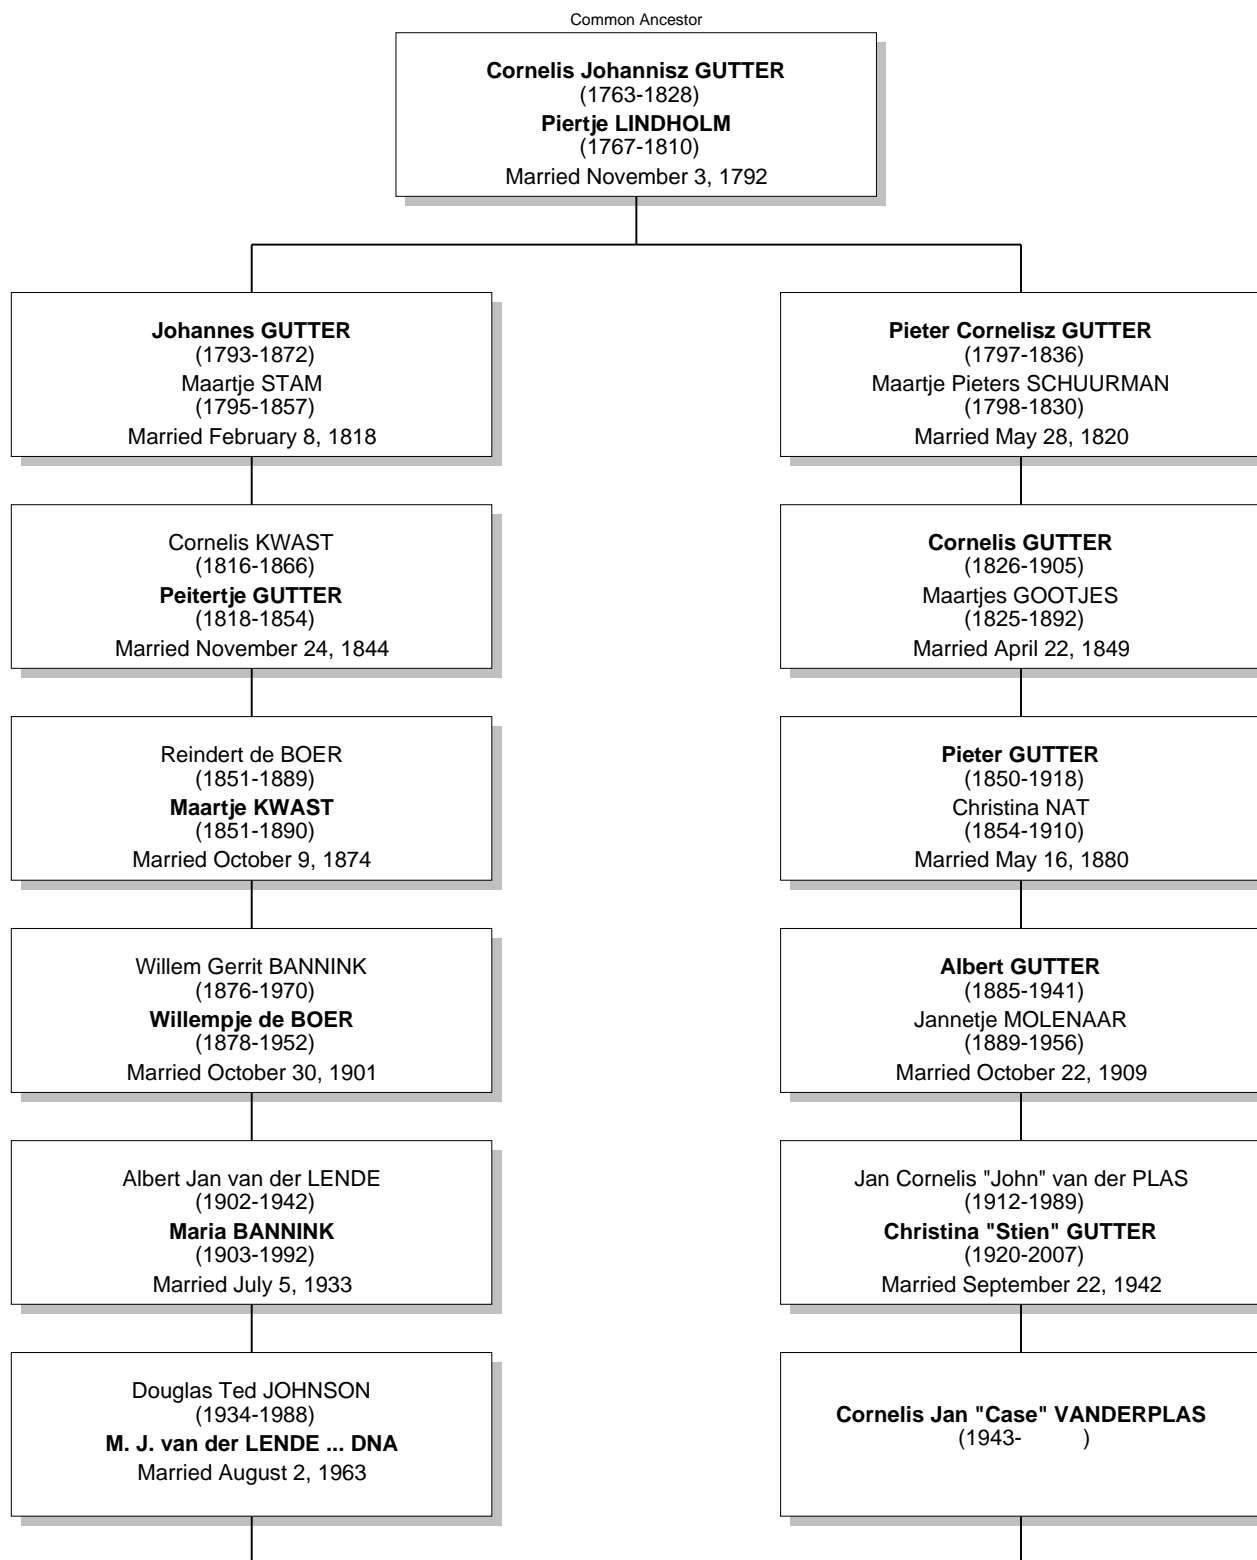

Relationship Chart

Cornelis Jan "Case" VANDERPLAS is the 5th cousin once removed of Rahni JOHNSON ... DNA

Relationship Chart