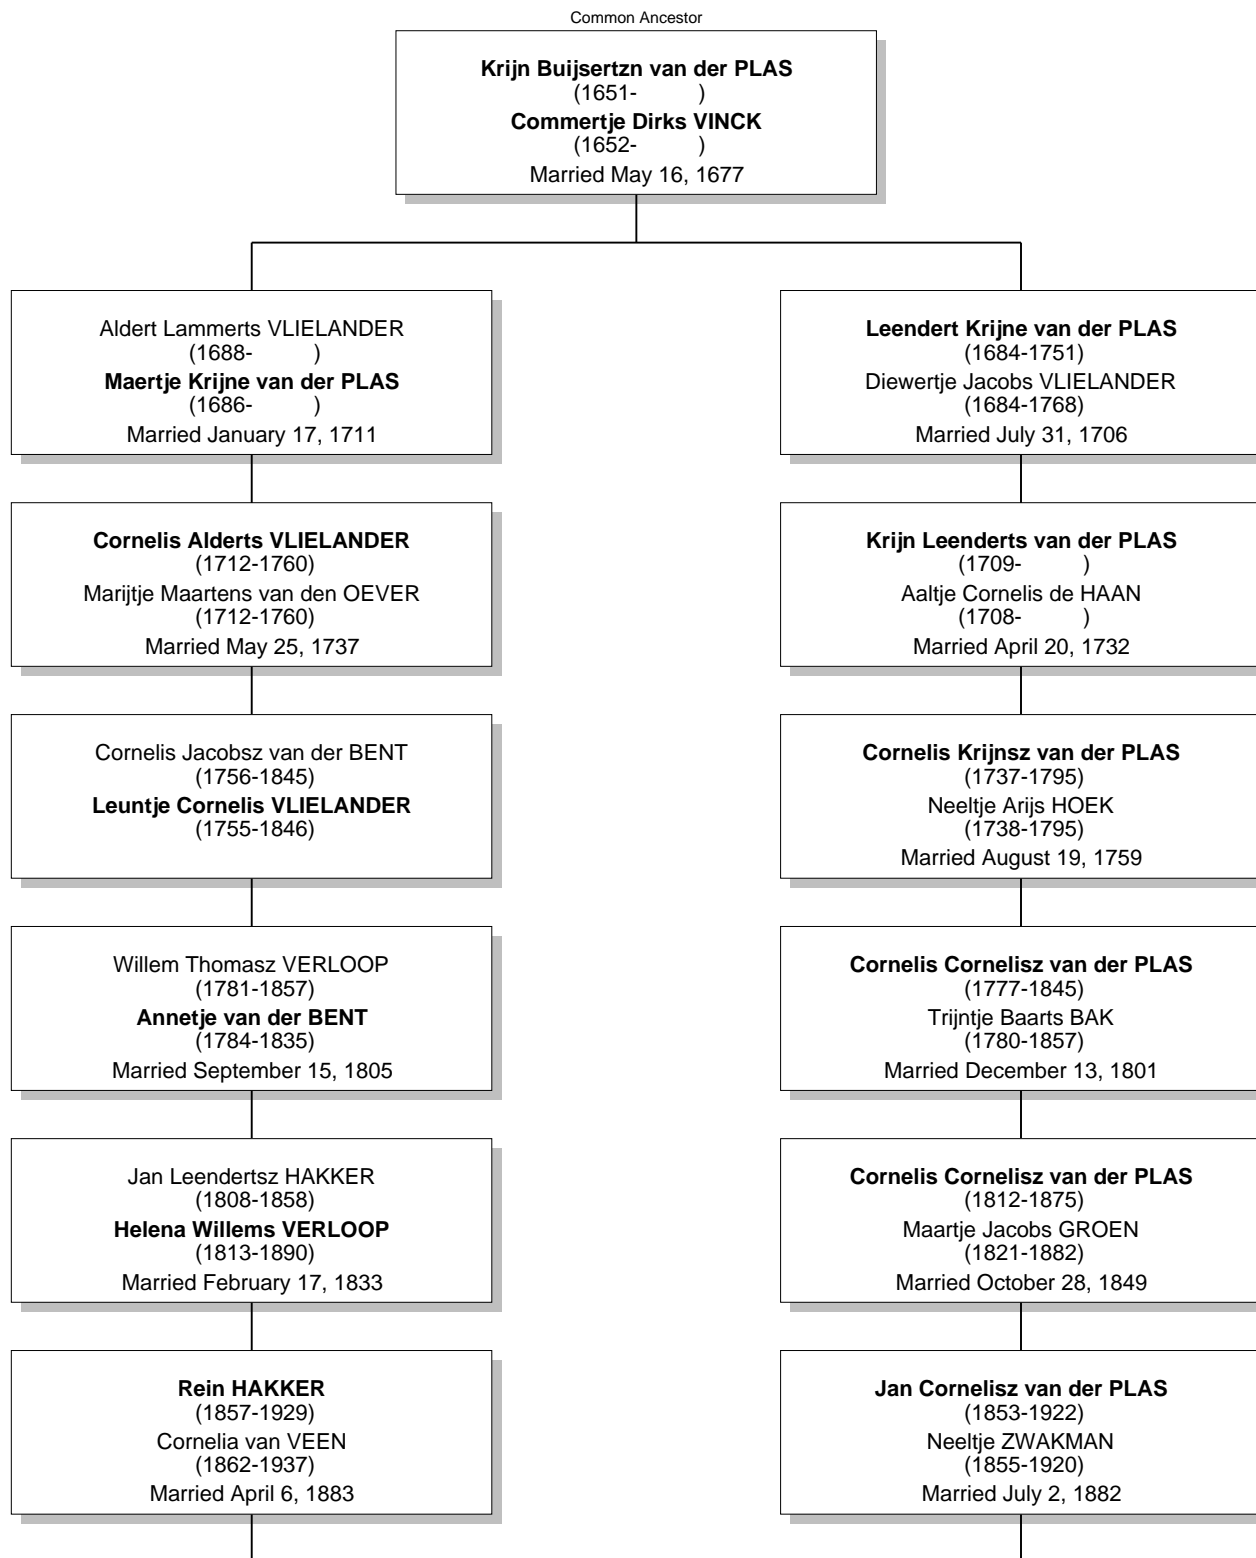

Relationship Chart

Cornelis Jan "Case" VANDERPLAS is the 8th cousin once removed of Debby GODFROID ... DNA

Relationship Chart