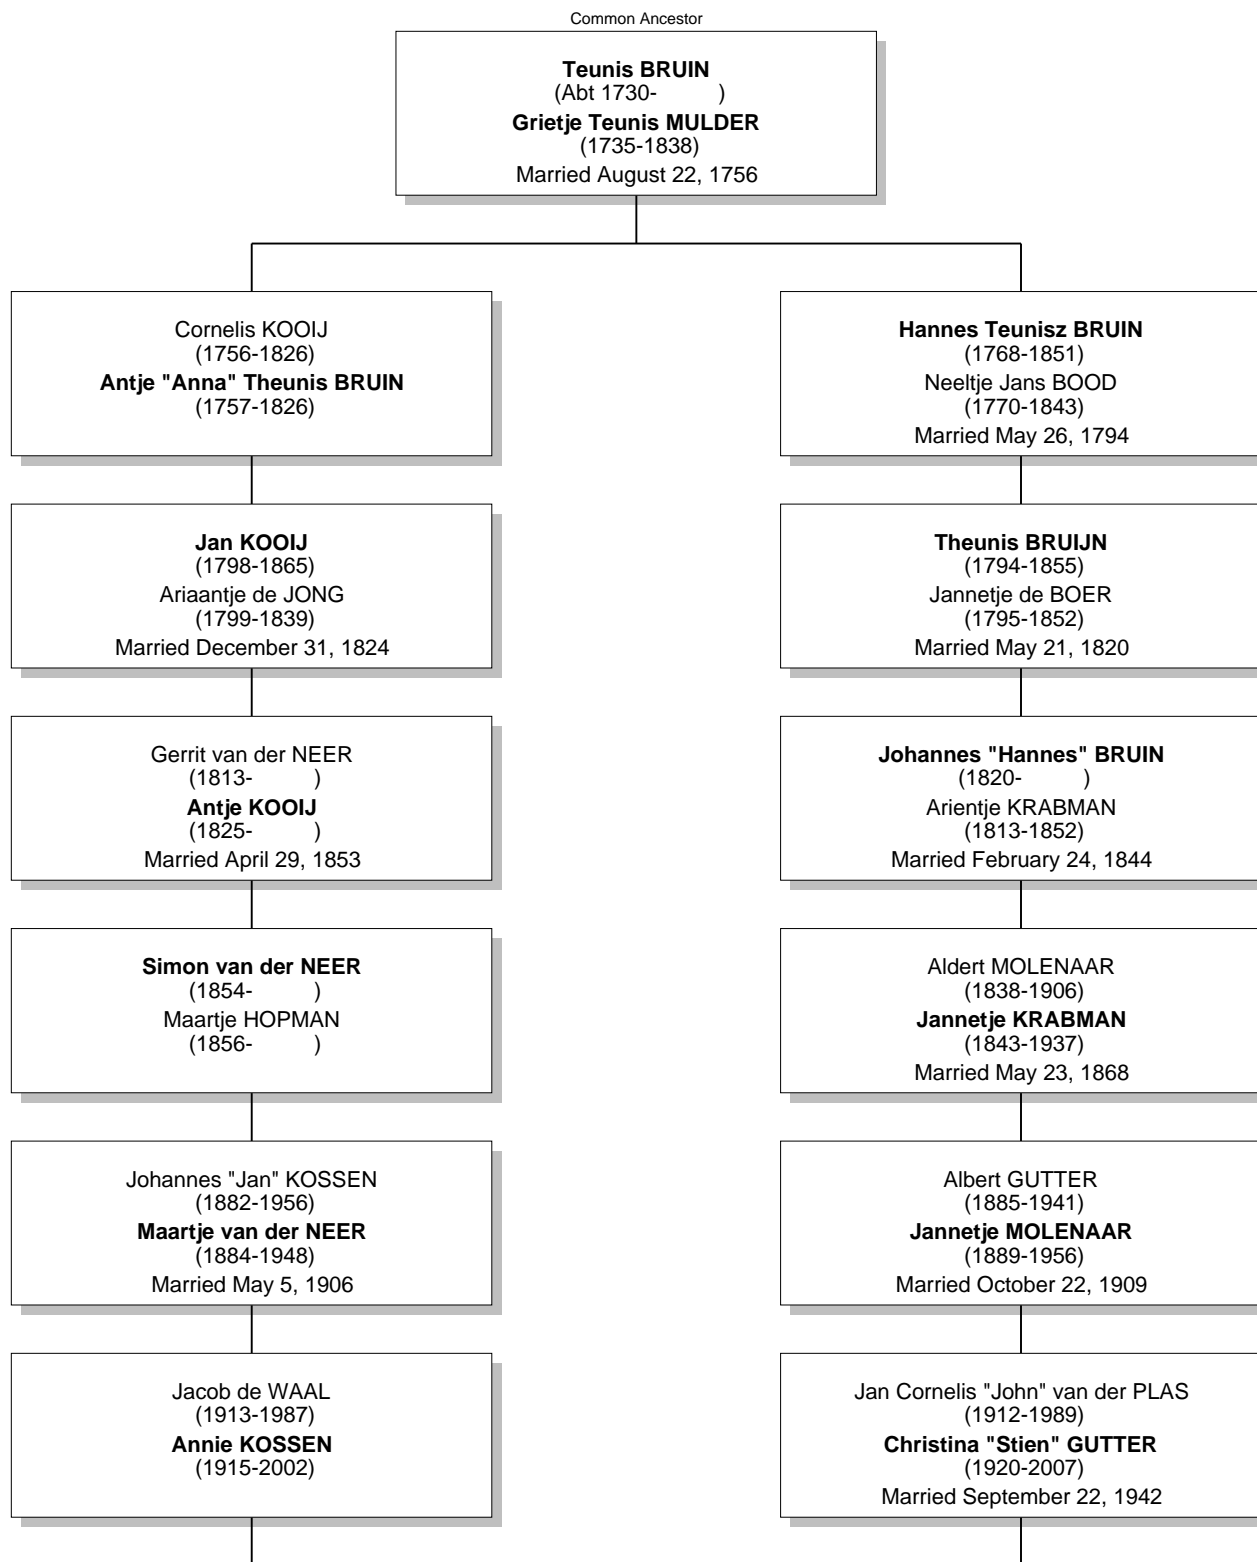

# Relationship Chart

Cornelis Jan "Case" VANDERPLAS is the 6th cousin once removed of Jacob de WAAL ... DNA

# Relationship Chart