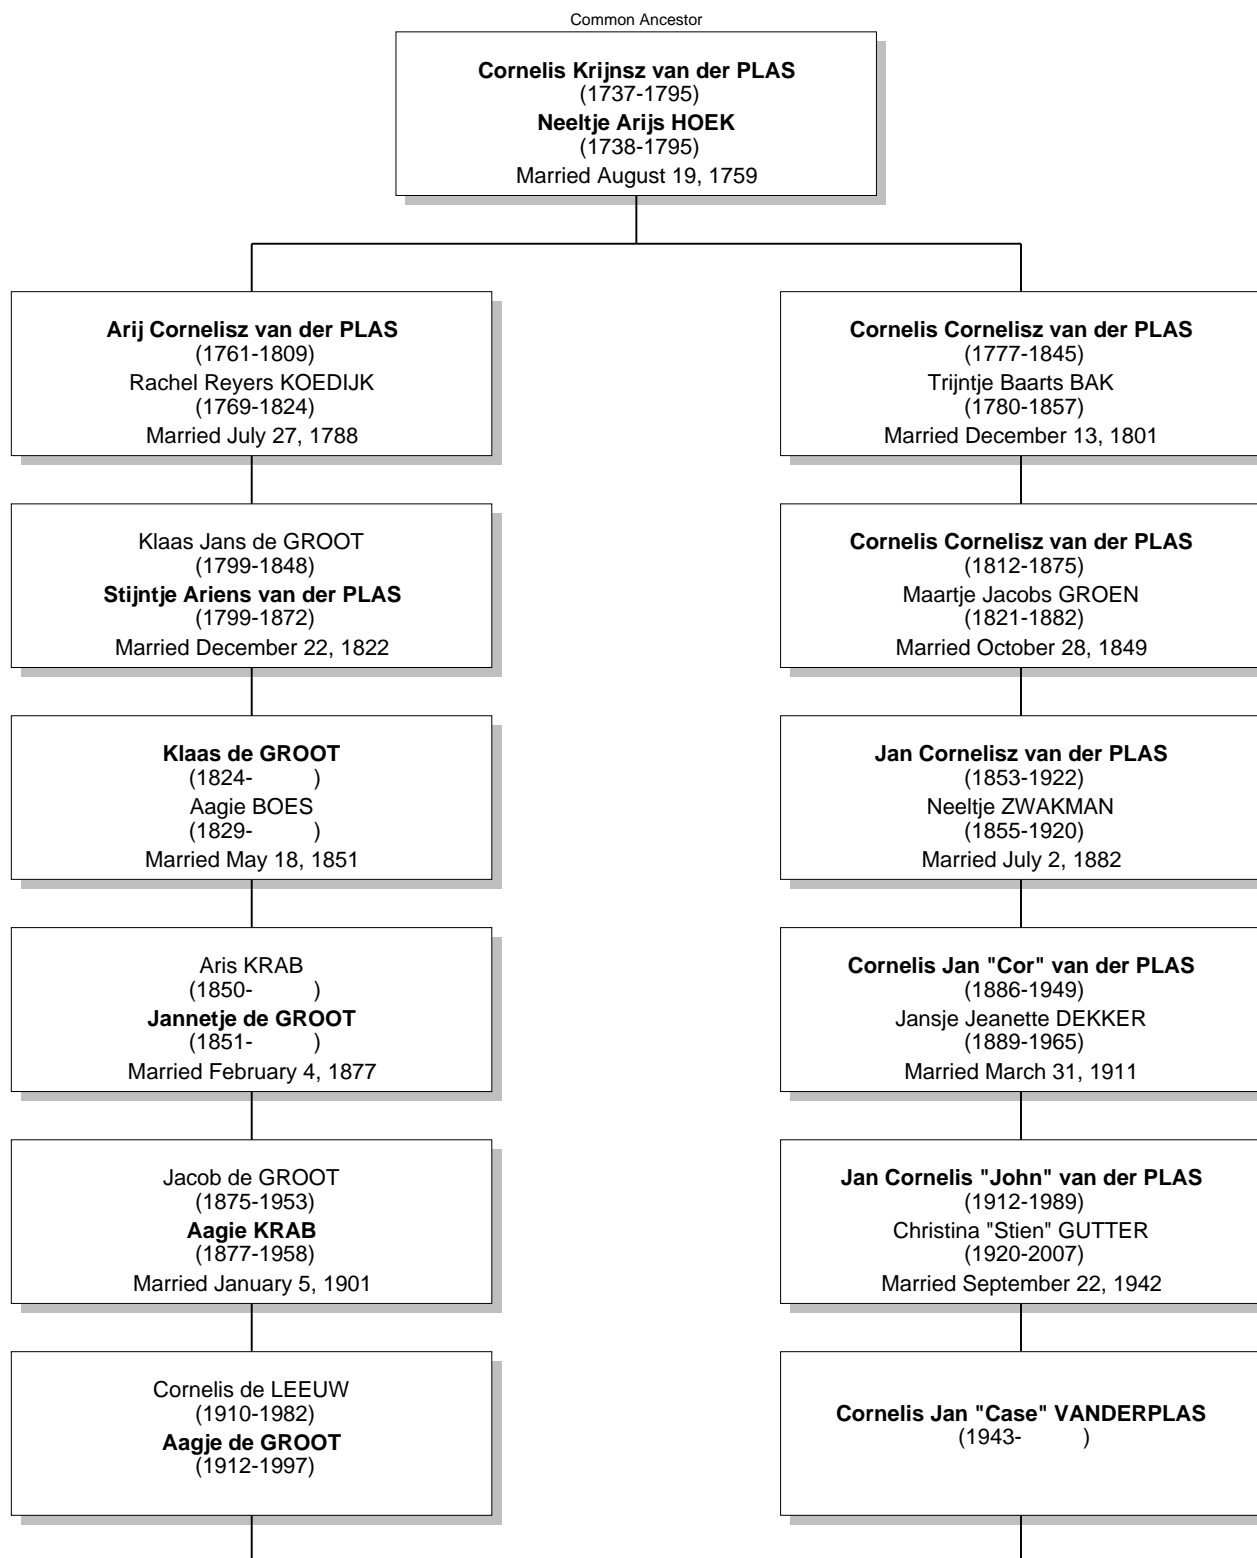

Relationship Chart

Cornelis Jan "Case" VANDERPLAS is the 5th cousin once removed of Franklin Delano de LEEUW ...
DNA

Relationship Chart

Franklin Delano de LEEUW ... DNA
(Cir 1945-)