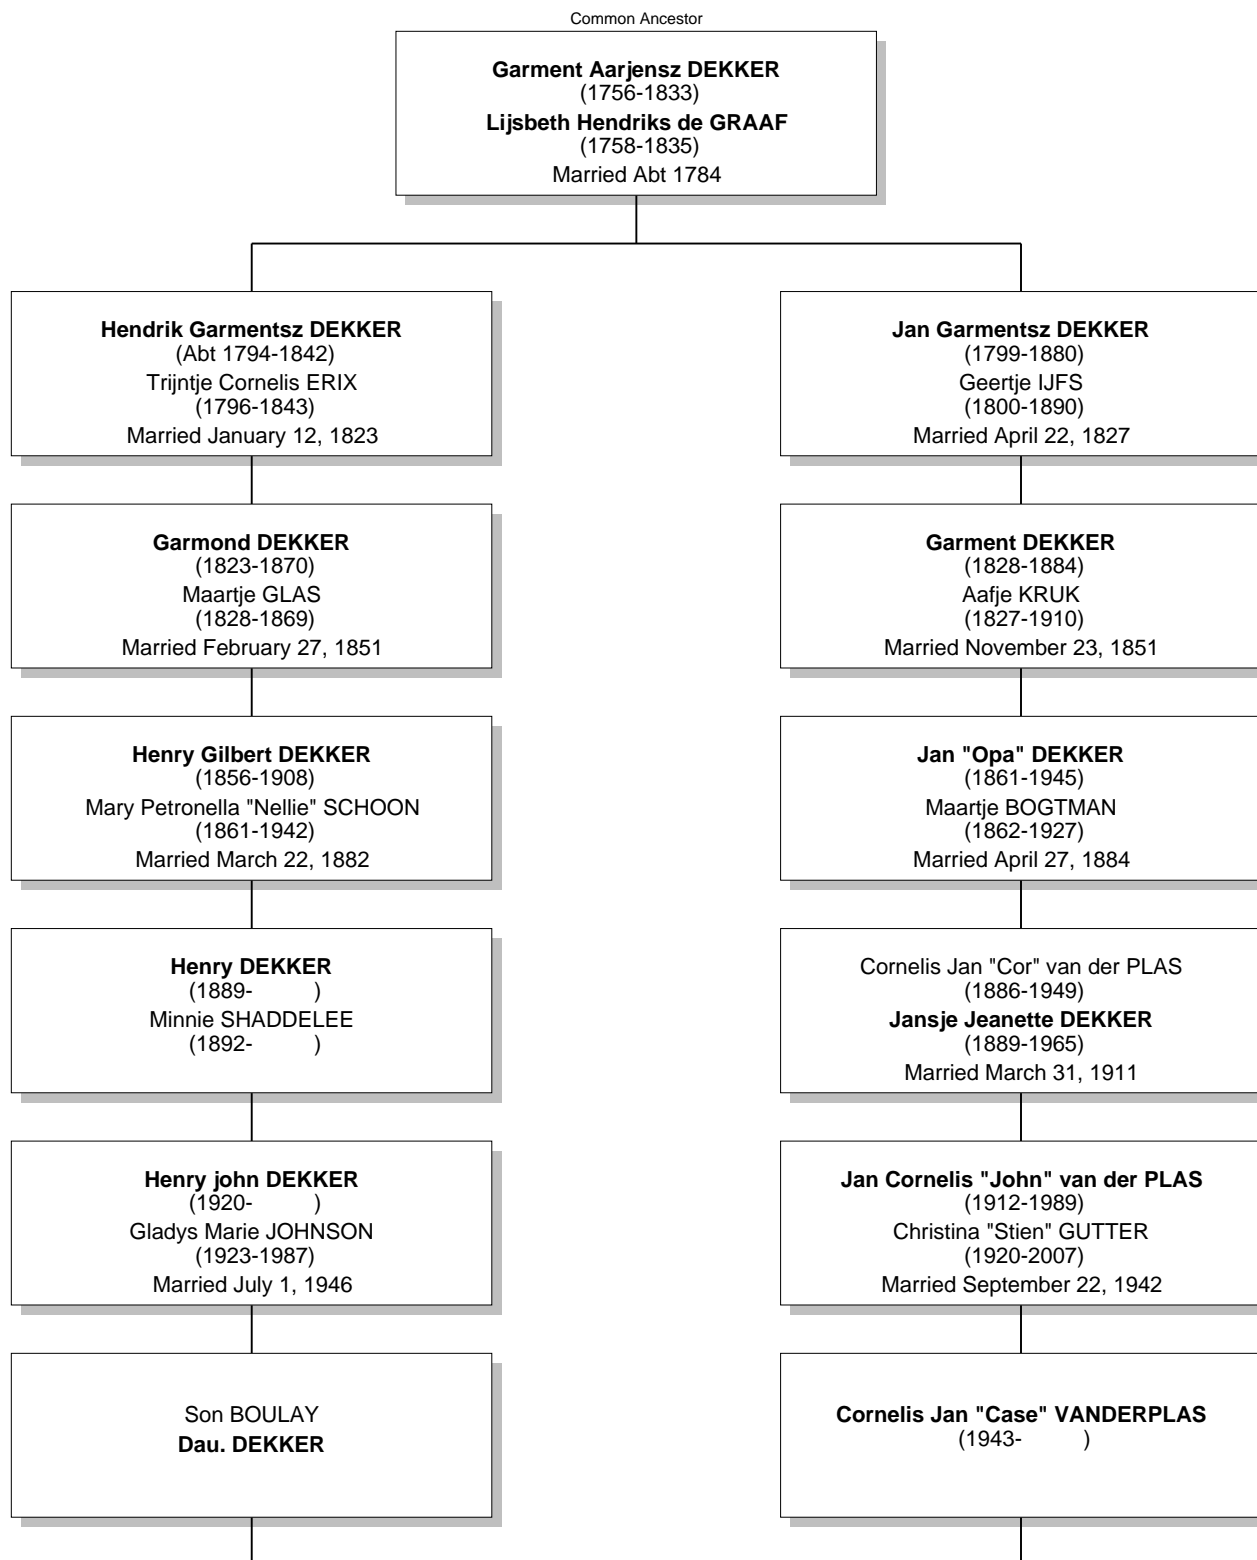

Relationship Chart

Cornelis Jan "Case" VANDERPLAS is the 5th cousin once removed of Roger BOULAY ... DNA

Relationship Chart