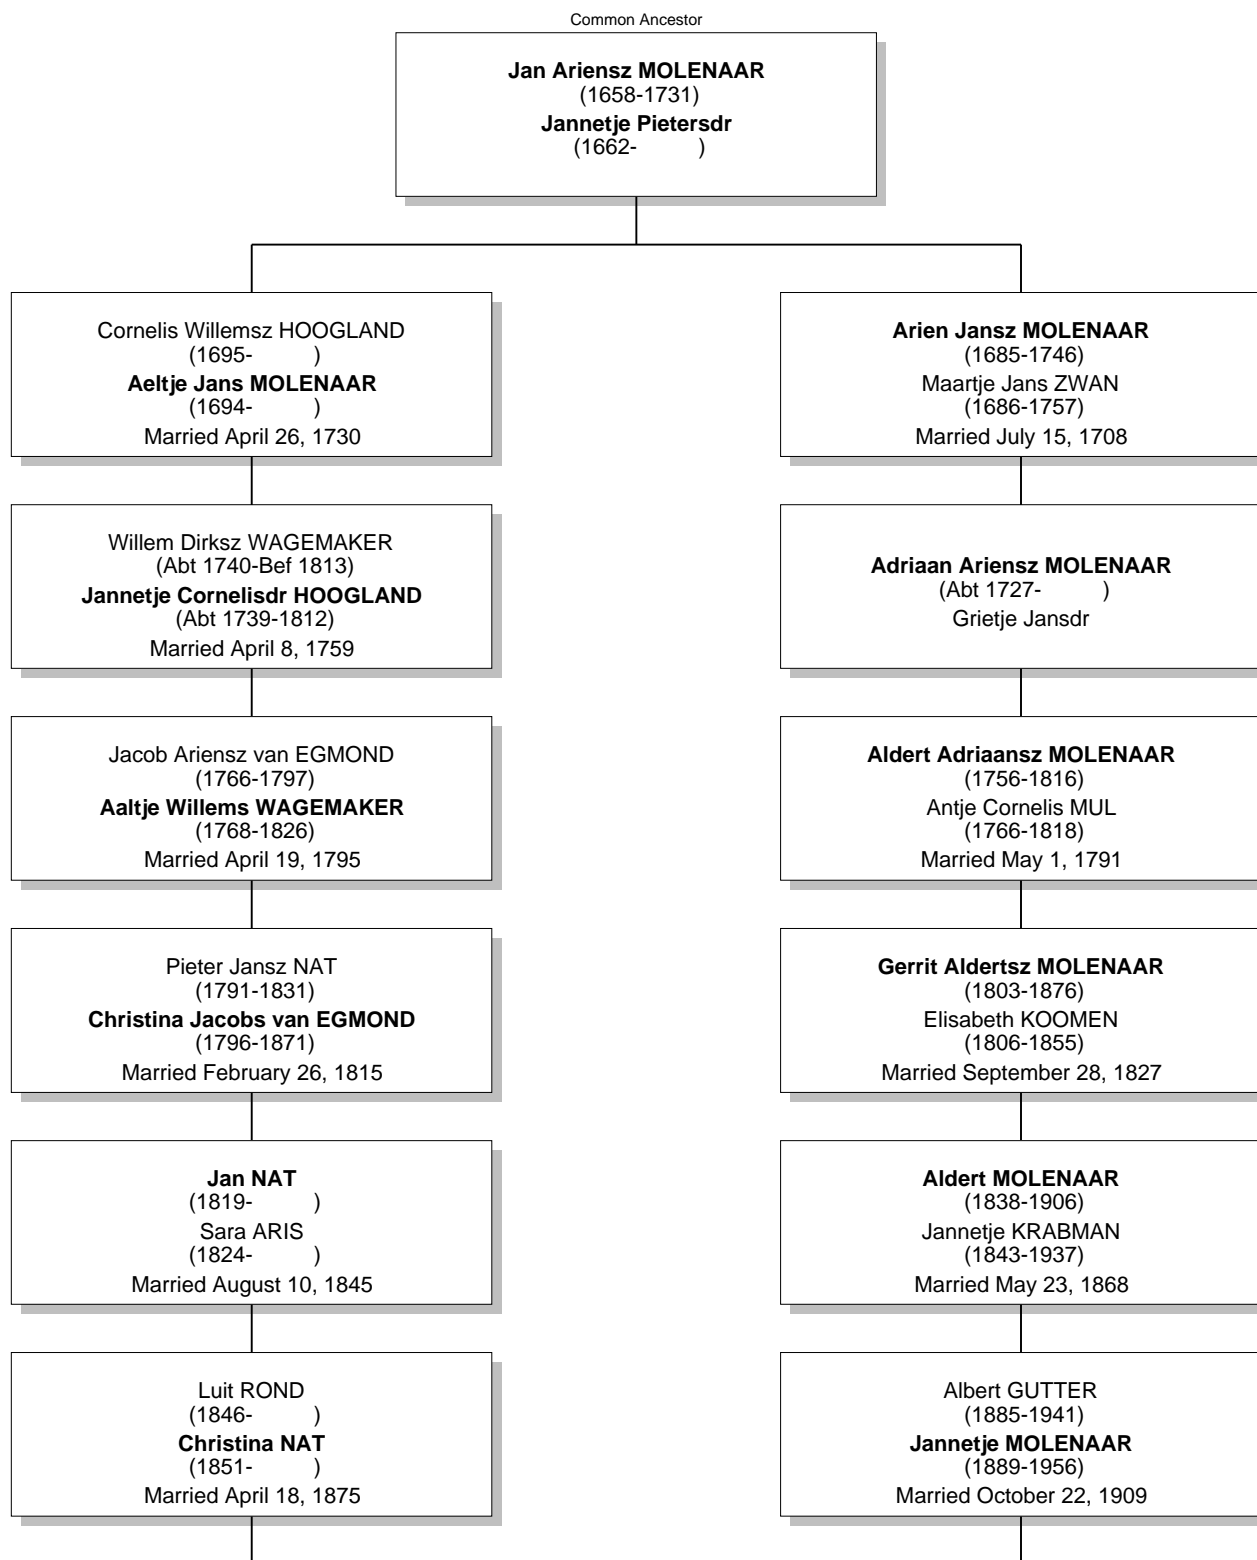

Relationship Chart

Cornelis Jan "Case" VANDERPLAS is the 7th cousin twice removed of Sonja BESSE ... DNA

Relationship Chart