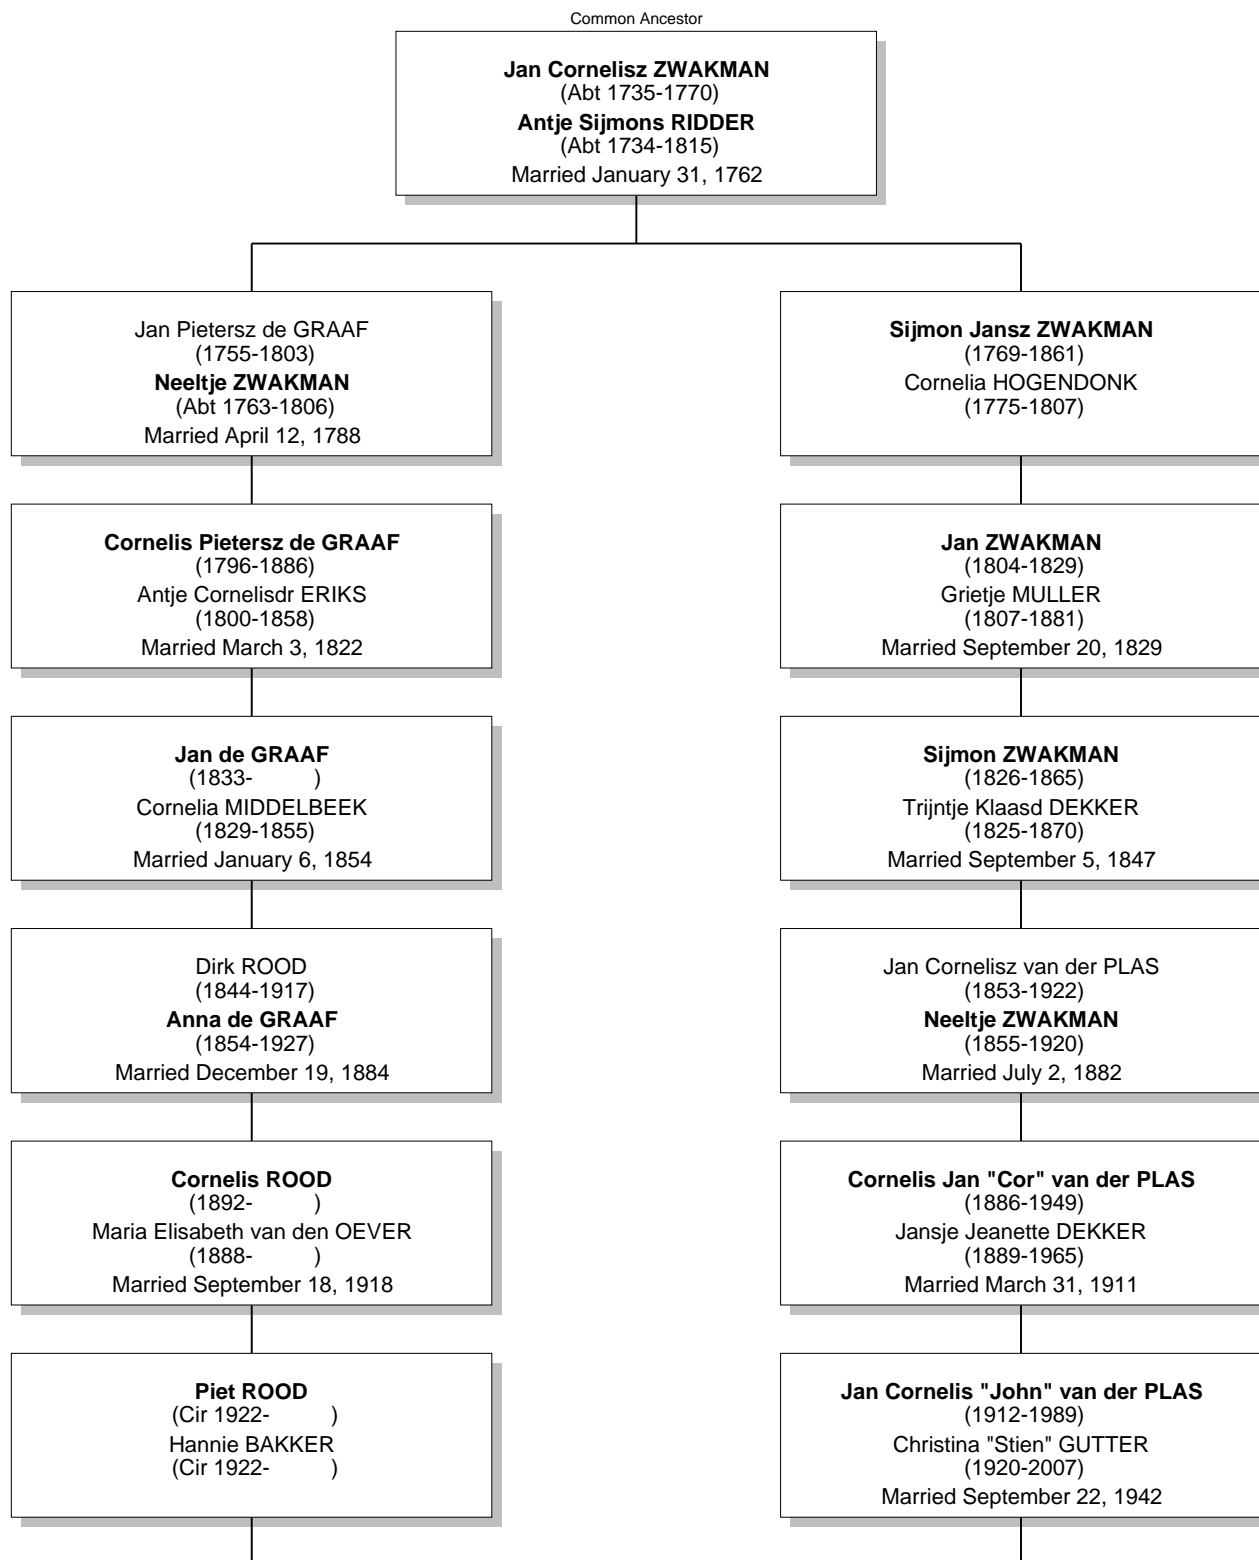

Relationship Chart

Cornelis Jan "Case" VANDERPLAS is the 6th cousin twice removed of J AI BAZ ... DNA

Relationship Chart