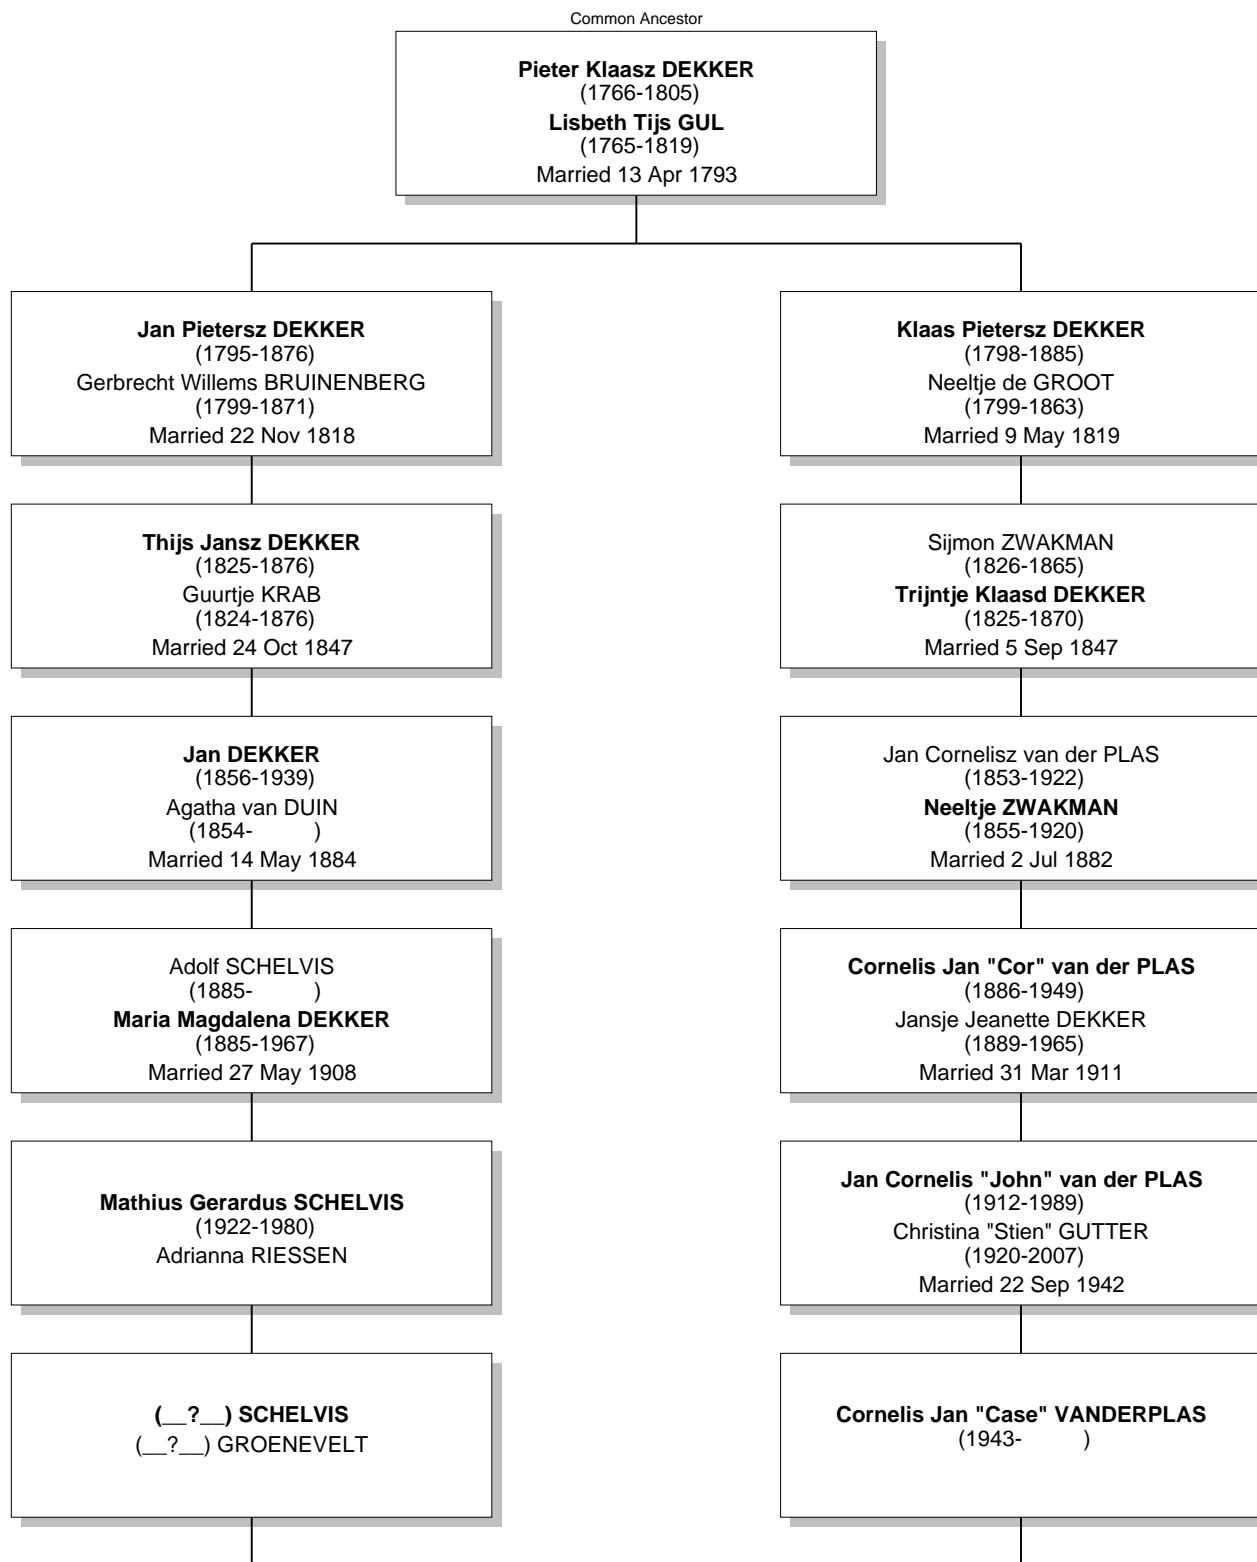

# Relationship Chart

Cornelis Jan "Case" VANDERPLAS is the 5th cousin once removed of Mathijs SCHELVIS ... DNA

# Relationship Chart