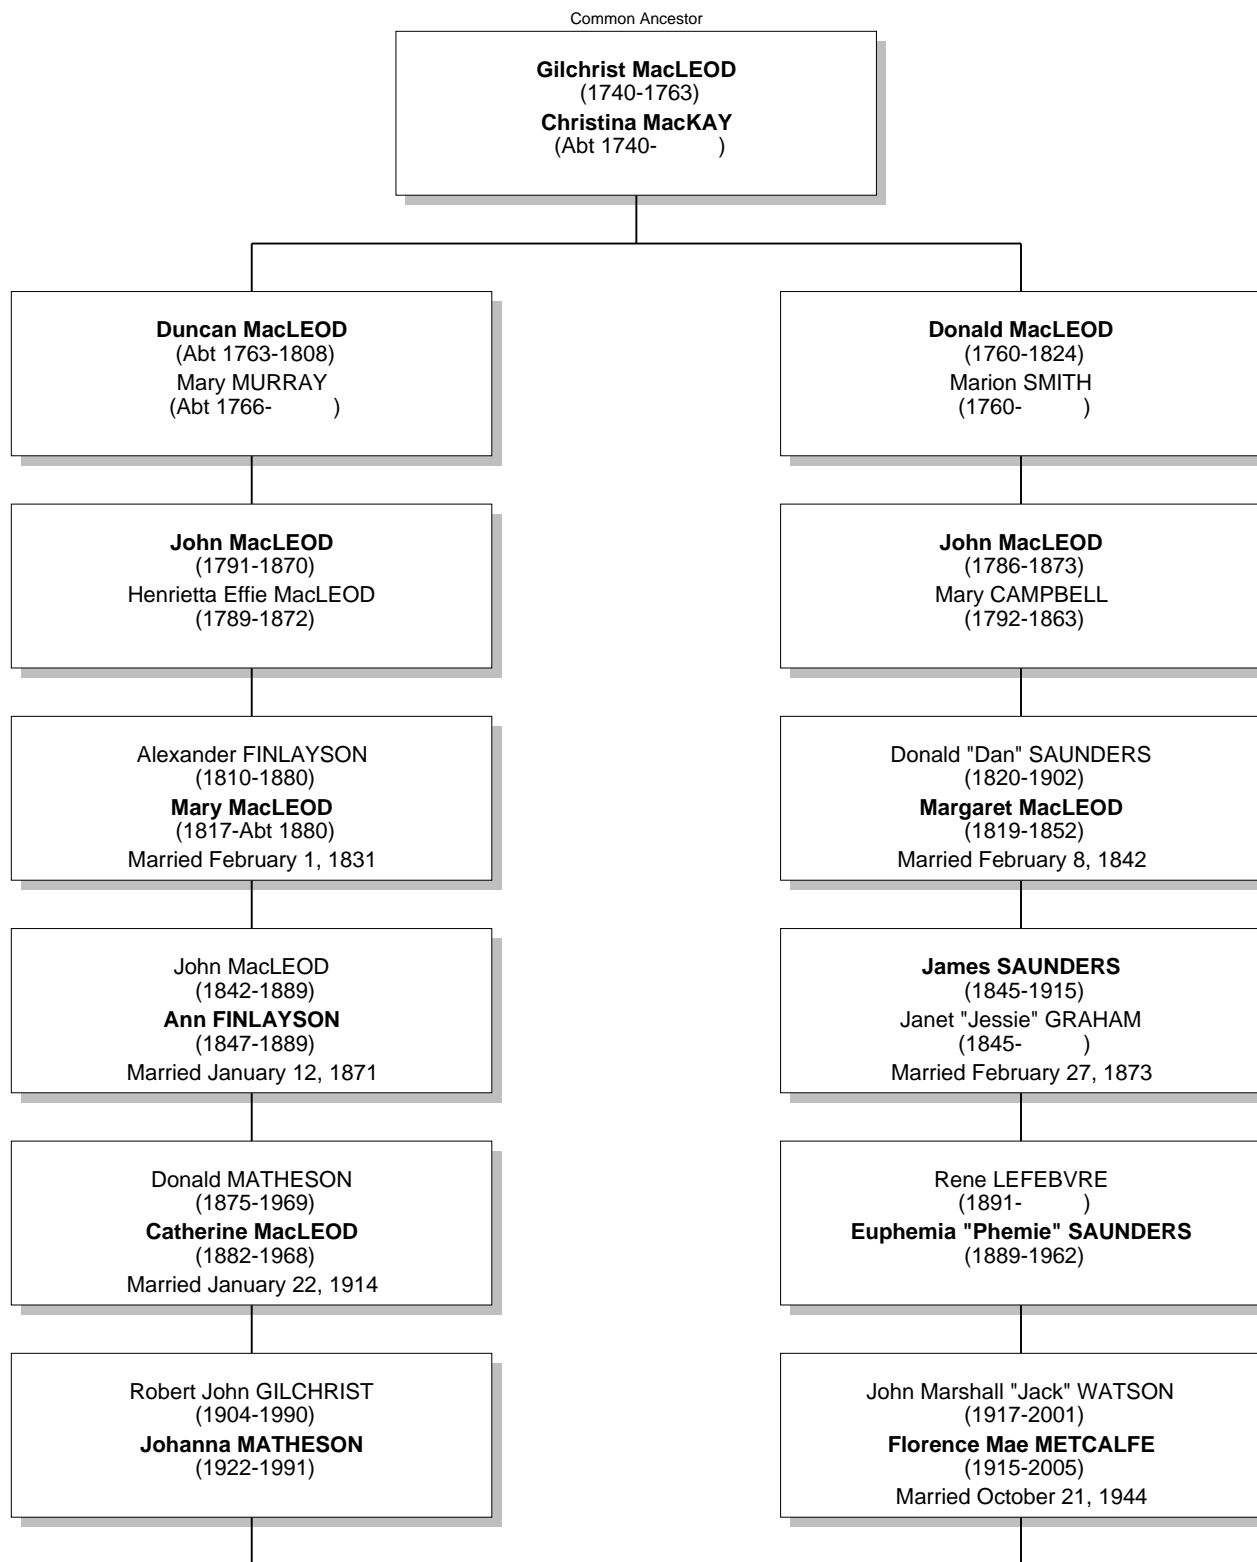

Relationship Chart

Katherine Louise WATSON is the 6th cousin of Catriona Anne GILCHRIST ... DNA

Relationship Chart

Catriona Anne GILCHRIST ... DNA

Katherine Louise WATSON
(1946-)