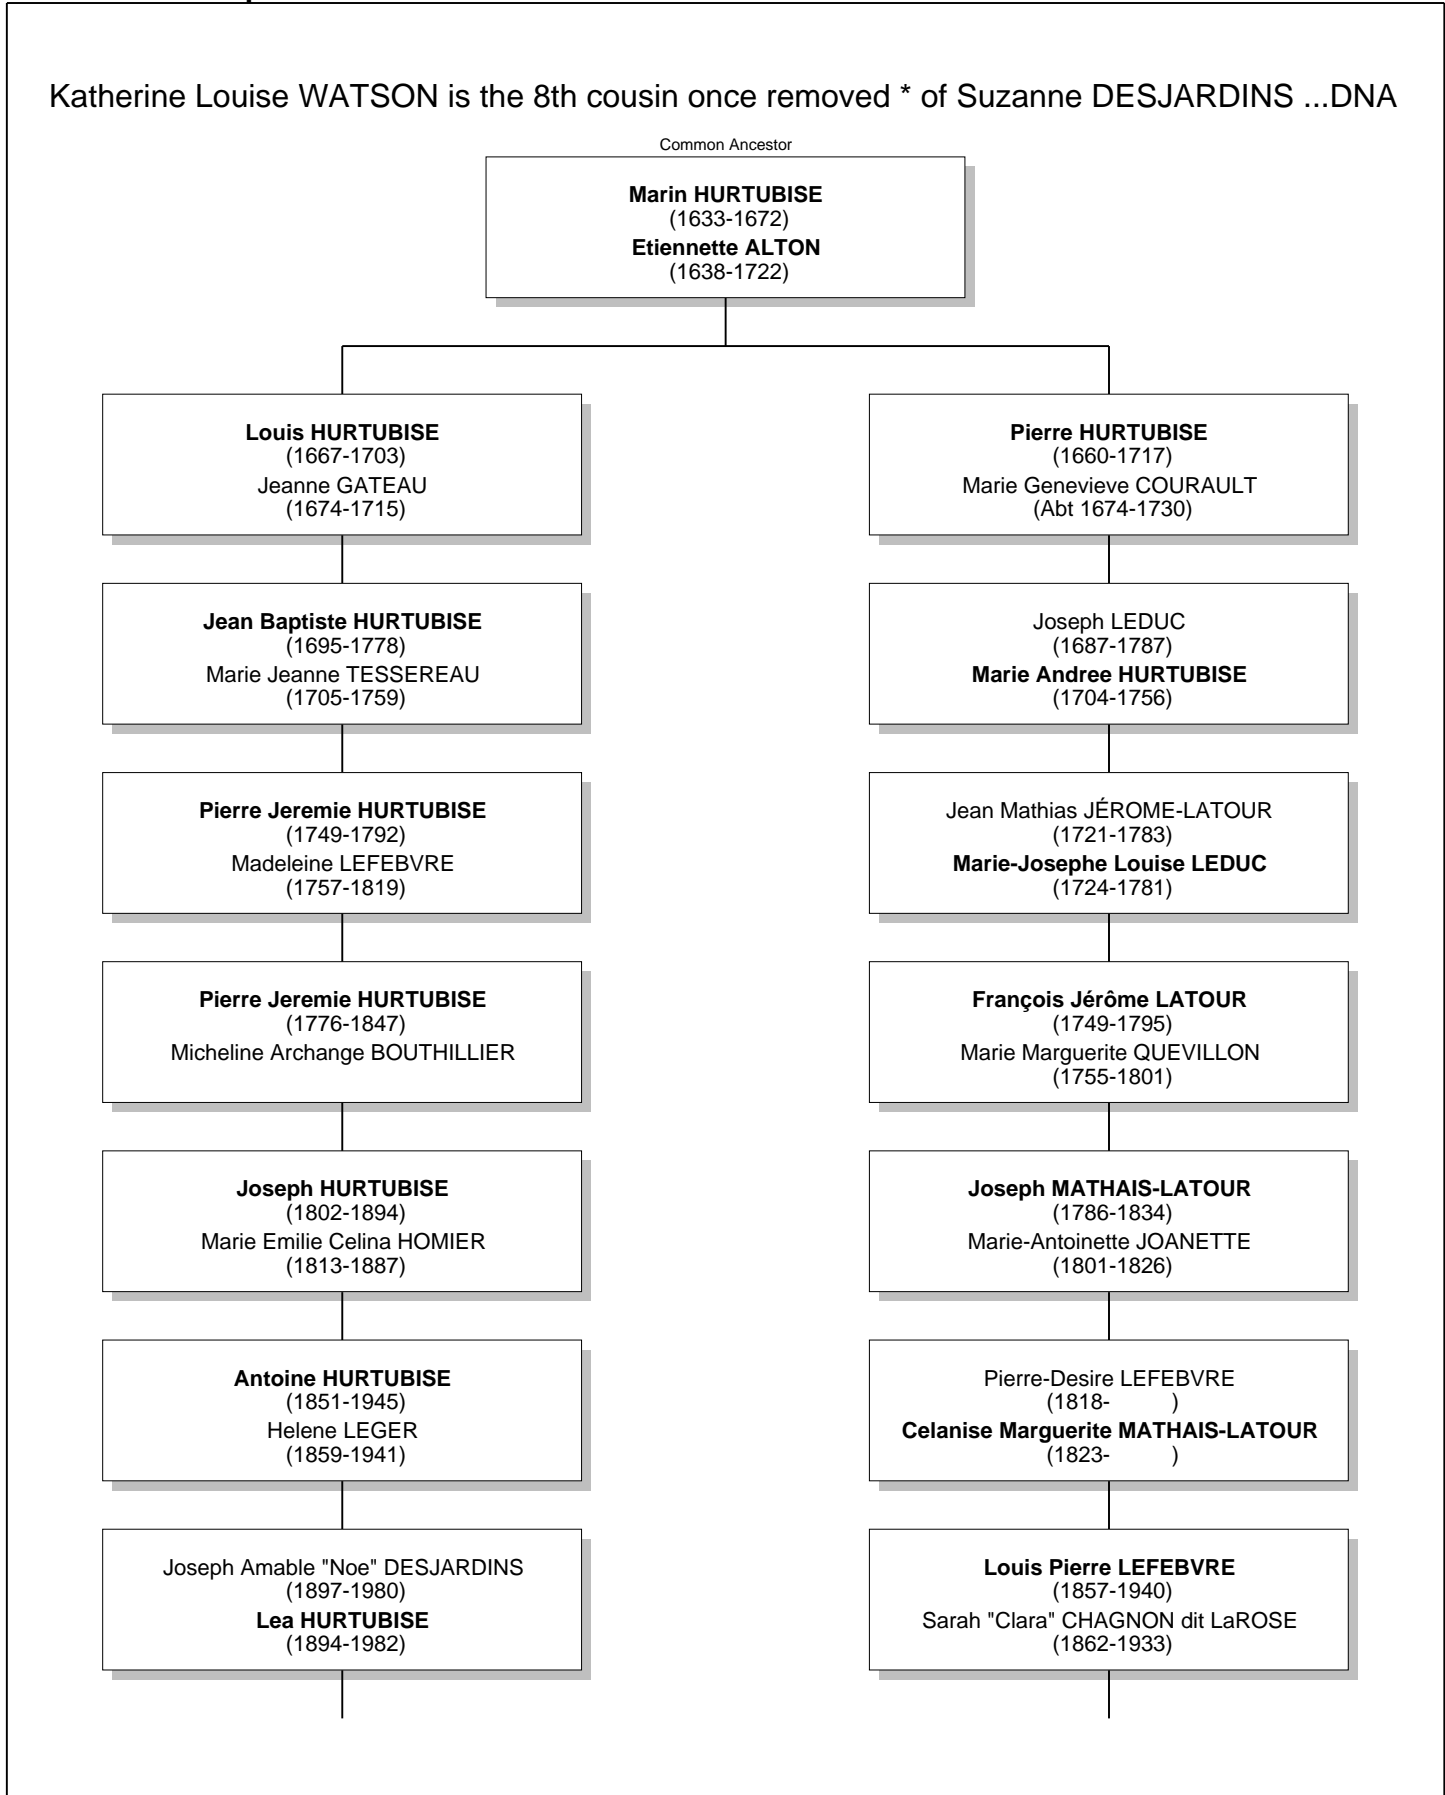

Relationship Chart

Katherine Louise WATSON is the 8th cousin once removed * of Suzanne DESJARDINS ...DNA

Relationship Chart