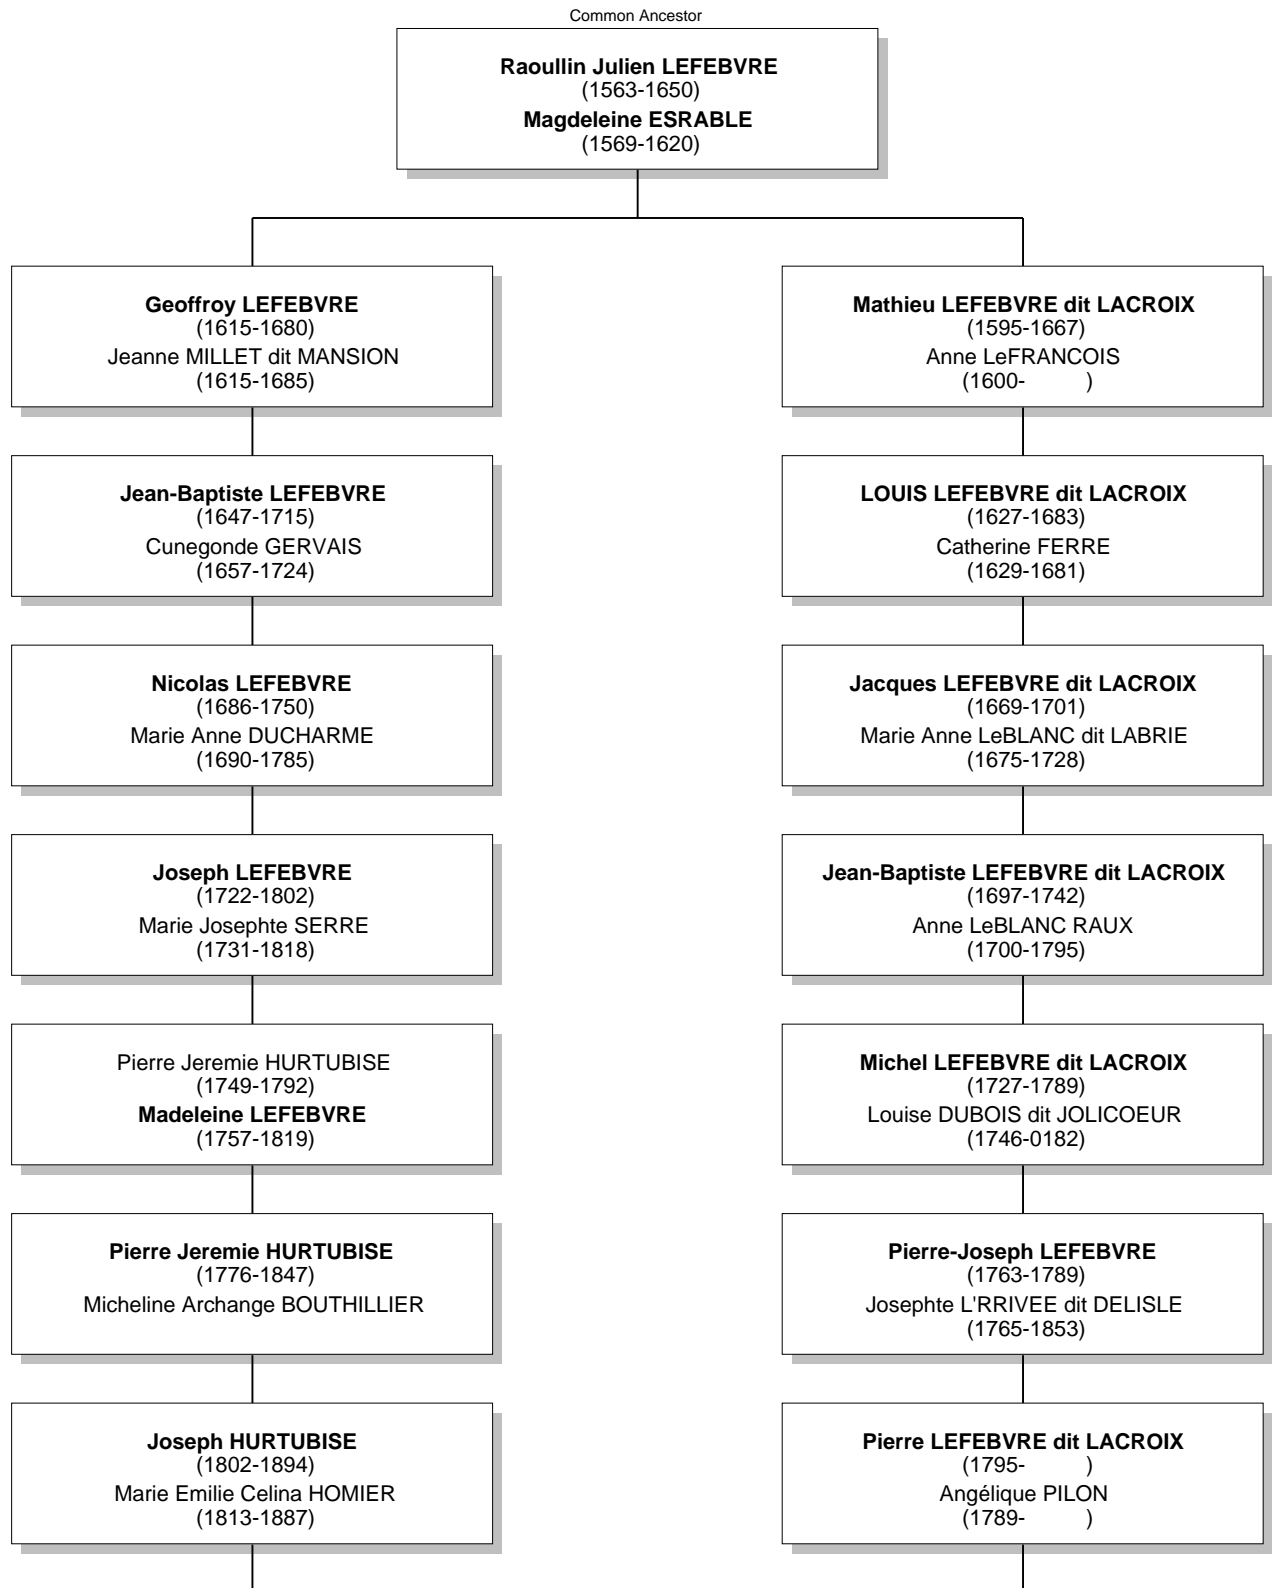

# Relationship Chart

Katherine Louise WATSON is the 10th cousin once removed \* of Marc DESJARDINS ..DNA

# Relationship Chart