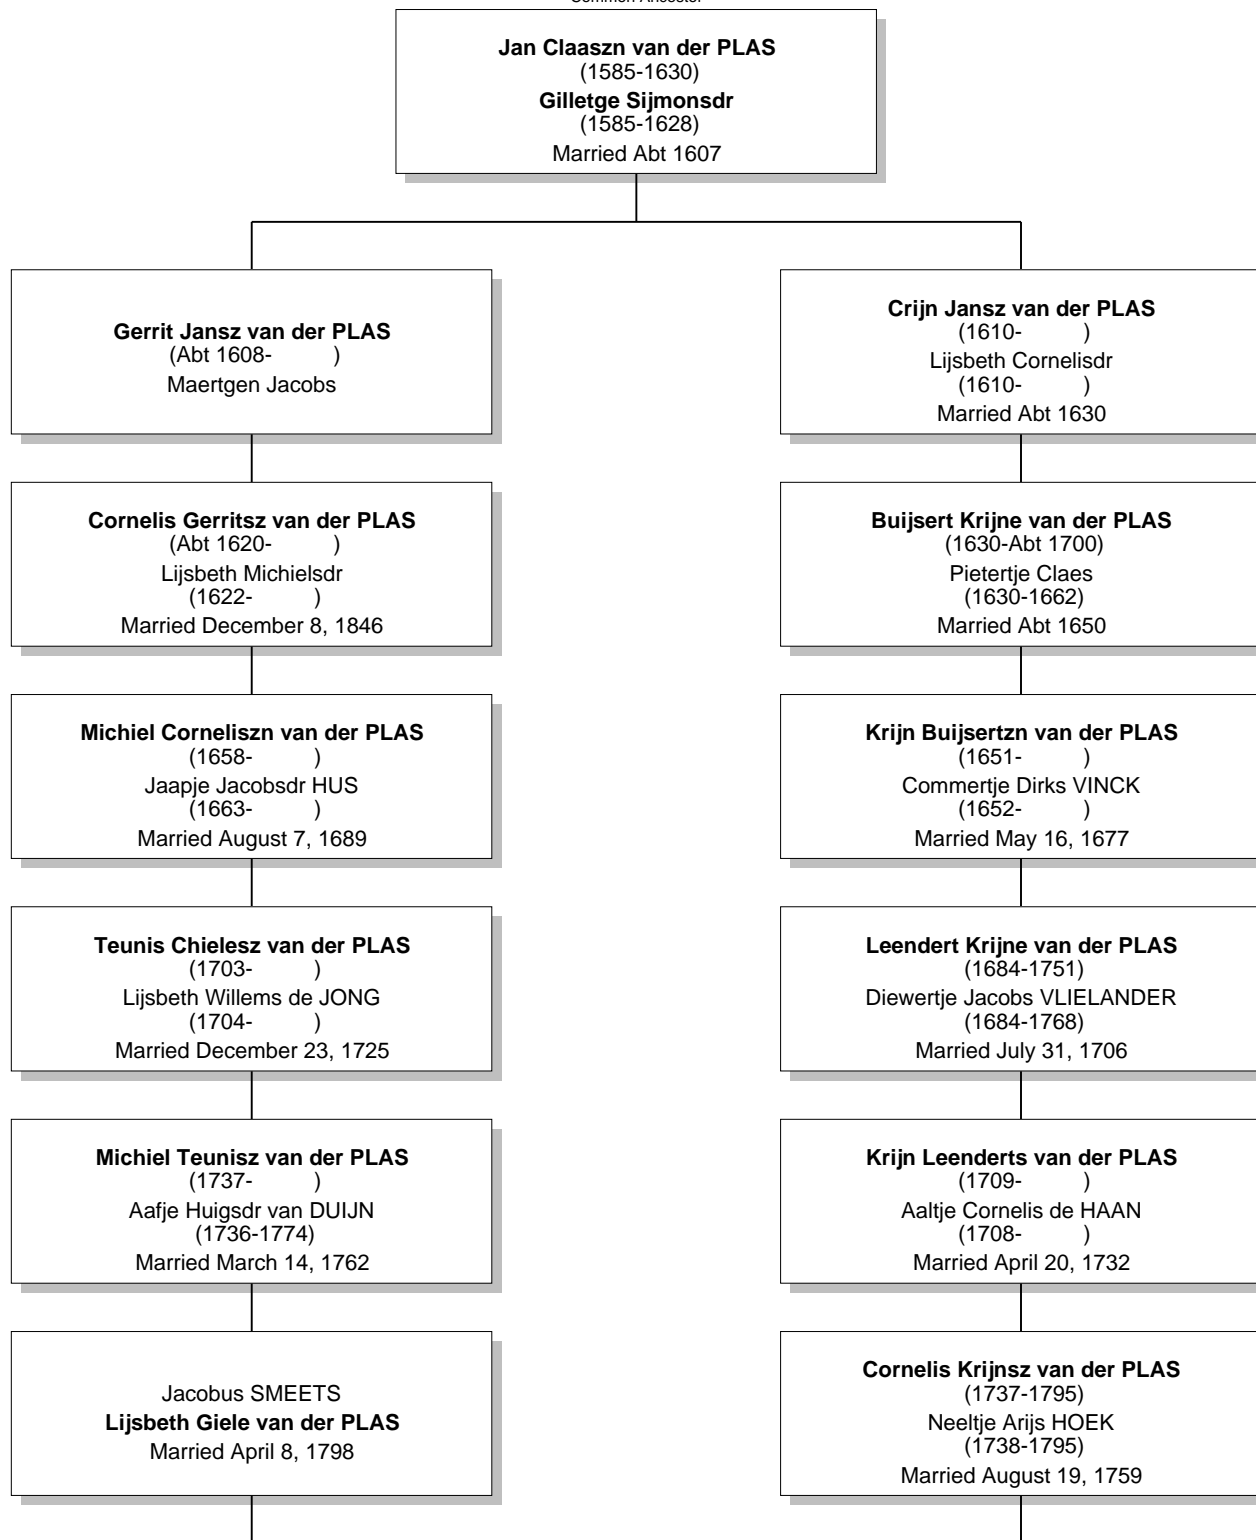

Relationship Chart

Cornelis Jan "Case" VANDERPLAS is the 11th cousin once removed of Thomas van de POEL ...
DNA

Common Ancestor

Relationship Chart