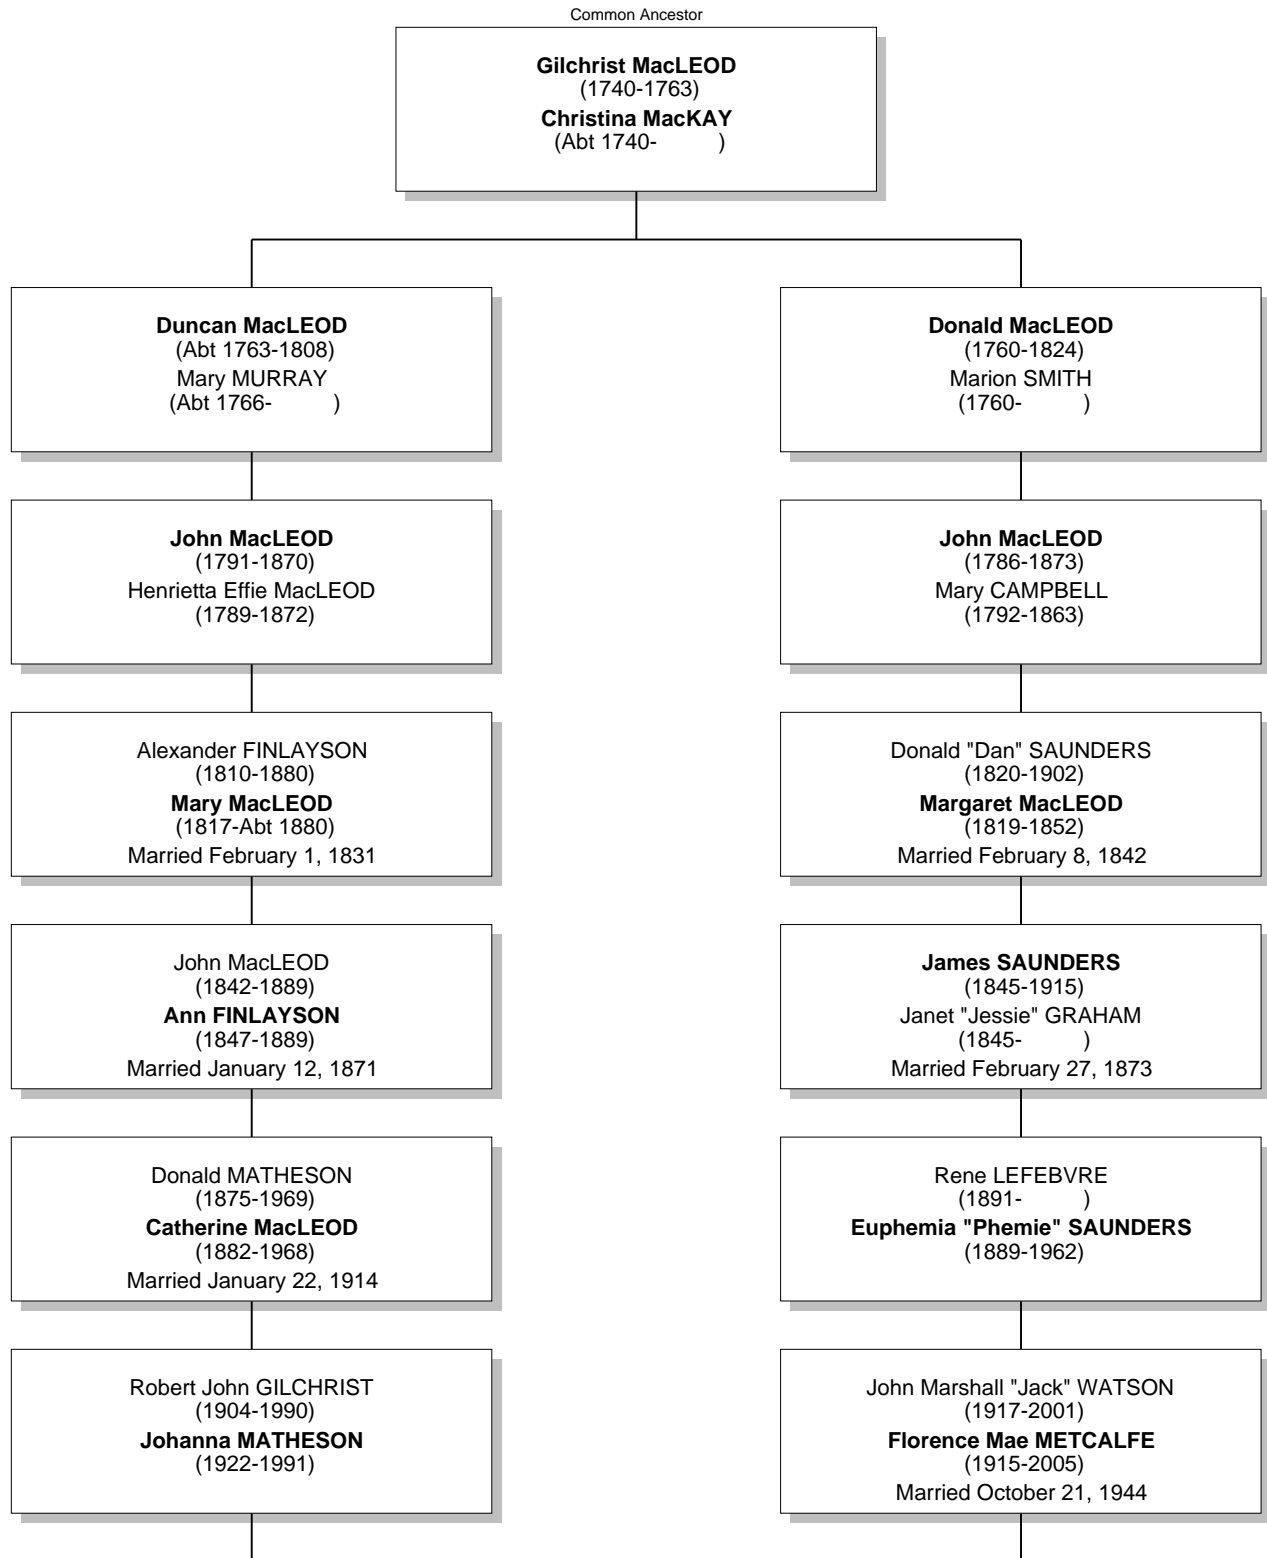

Relationship Chart

Katherine Louise WATSON is the 6th cousin once removed of David YARDLEY ... DNA

Relationship Chart