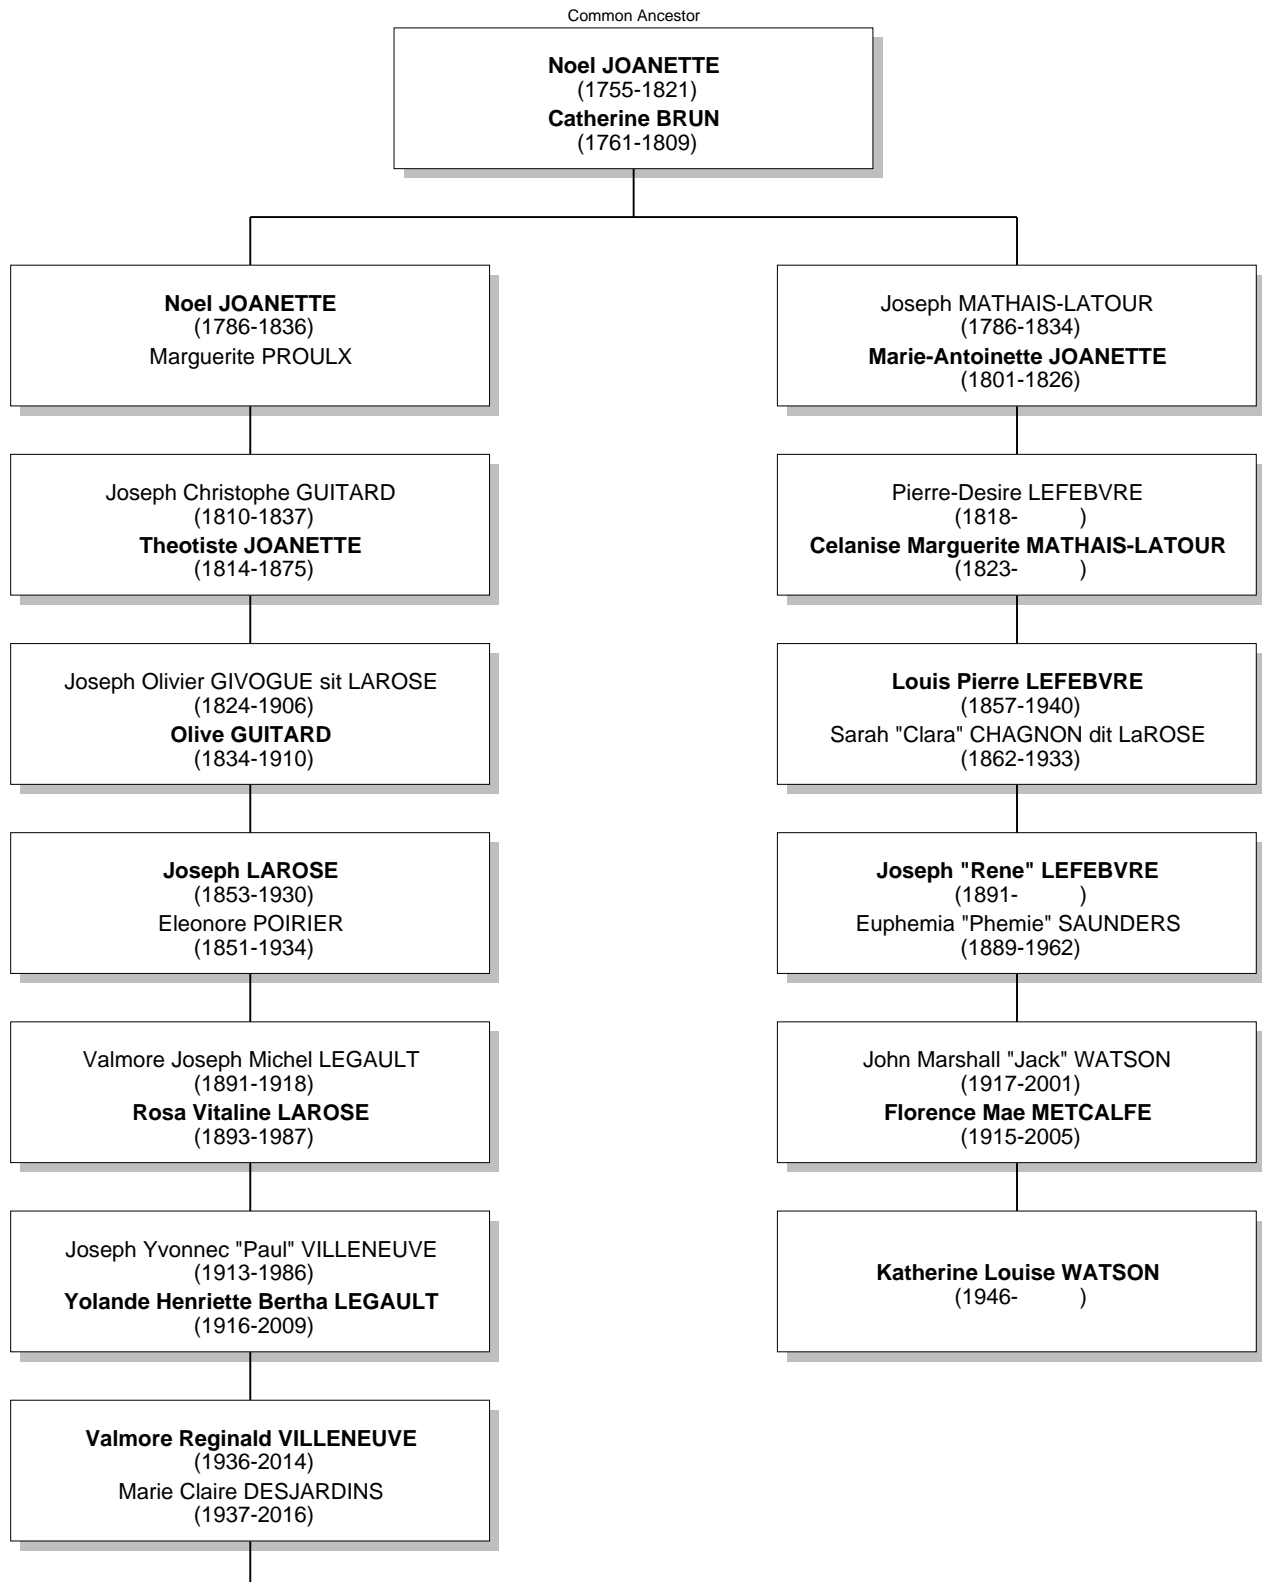

# Relationship Chart

Katherine Louise WATSON is the 5th cousin twice removed of Lynn VILLENEUVE ... DNA

# Relationship Chart

Lynn VILLENEUVE ... DNA