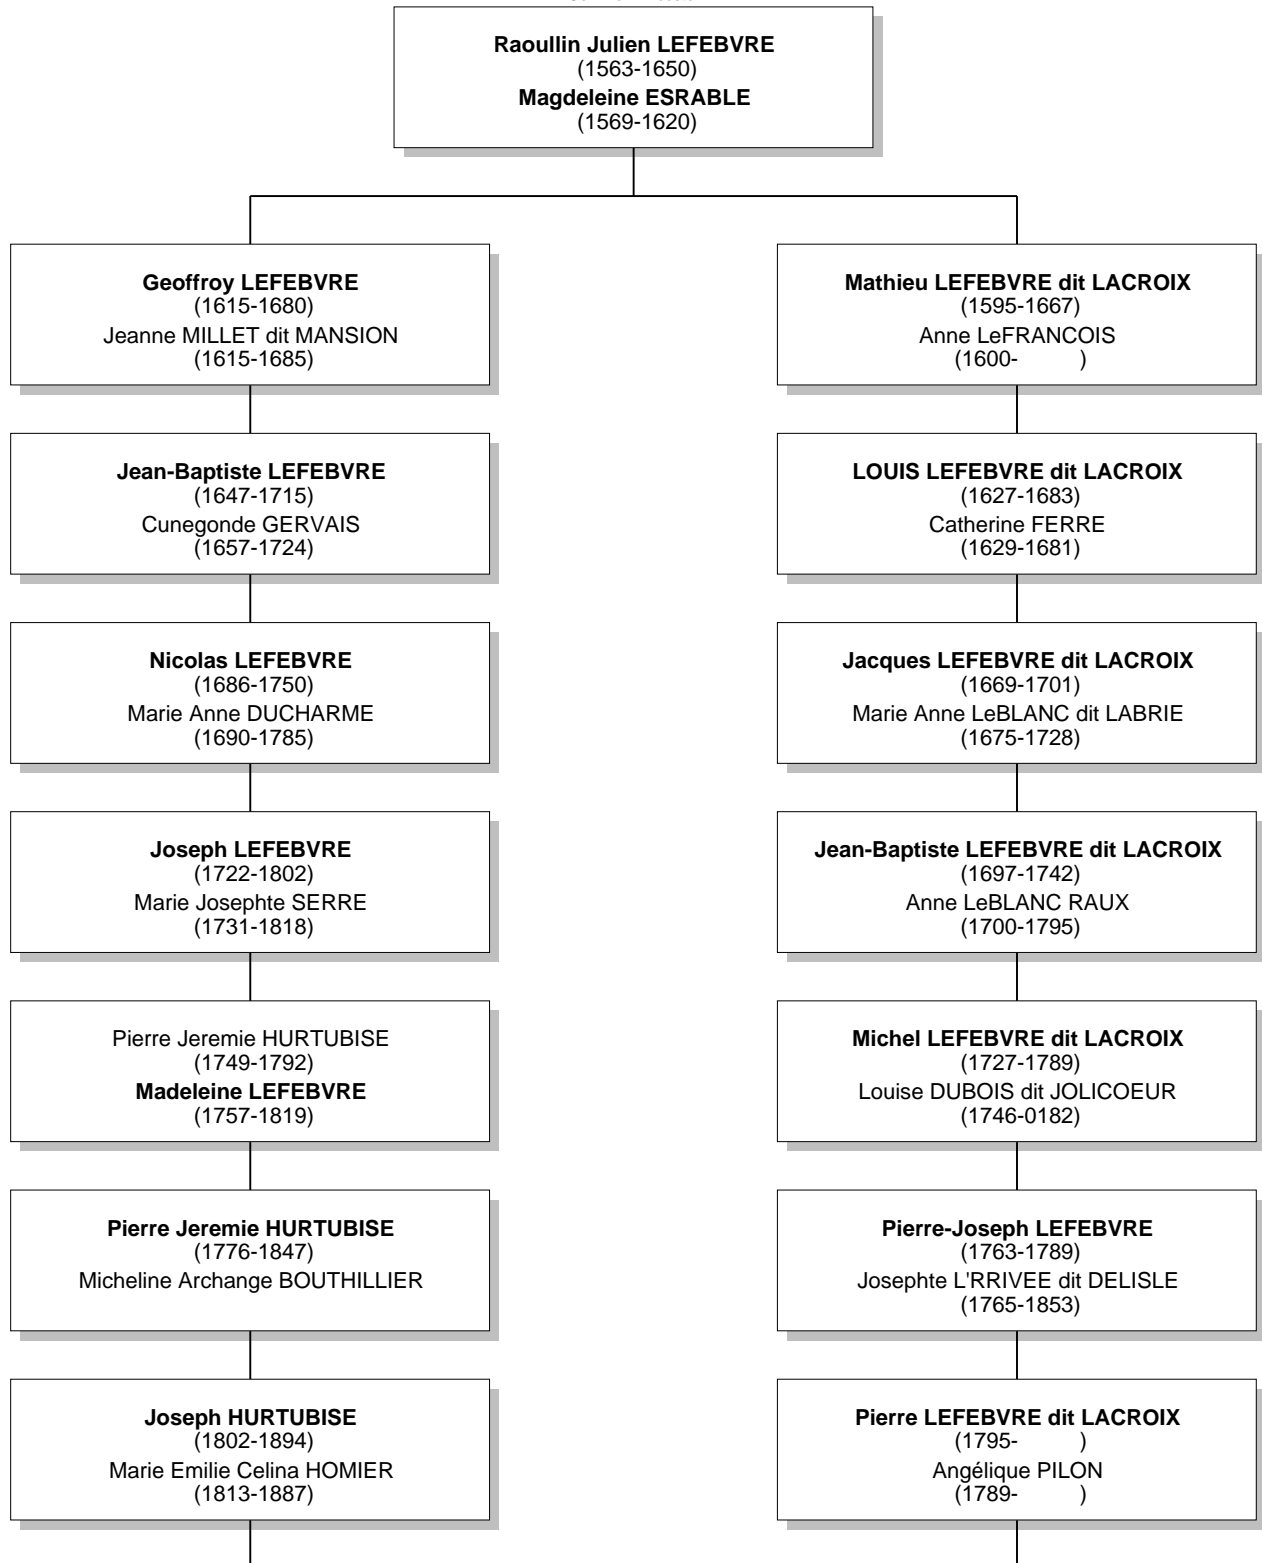

Relationship Chart

Katherine Louise WATSON is the 10th cousin once removed * of Lynn VILLENEUVE ... DNA

Common Ancestor

Relationship Chart